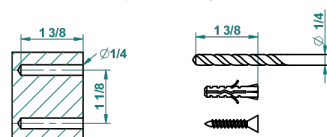

PROFIL BLACK ONYX WITH LEVER HANDLES

A6P-4720

Wall mounted toilet brush holder

19227

04/12/2015

CHARACTERISTIC

- Profil black Onyx with lever handles
- Wall mounted toilet brush holder

AVAILABLE FINITIONS

Black nickel - D24

Blush PVD - H62

Brass color PVD - H49

Brown bronze color PVD - F33

Chrome polished - A02

Chrome polished / gold polished - G02

Copper antique matt, coated - H07

Gold color PVD - H52

Gold mat - F07

Gold polished - F01

Gold satiney - F03

Graphite PVD - H64

Light coated bronze - D01

Matt Umber PVD - H67

Matt blush PVD - H60

Matt brass color PVD - H50

Matt brown bronze color PVD - F34

Matt chrome (American satin) - C02

Matt gold color PVD - H53

Matt graphite PVD - H65

Matt nickel (American satin) - C01

Matt nickel color PVD - H56

Nickel antique / Sovereign - H28

Nickel color PVD - H55

Nickel polished - B01

Rose Gold - F27

Satin chrome - C03

Silver polished, antique - H03

Silver rhodium - F18

Soft gold - F30