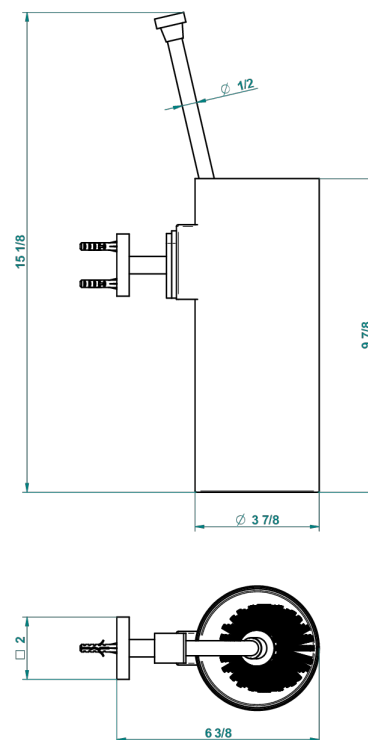

PROFIL BLACK ONYX WITH LEVER HANDLES

A6P-4720

Wall mounted toilet brush holder

19227

04/12/2015

CHARACTERISTIC

- Profil black Onyx with lever handles
- Wall mounted toilet brush holder

AVAILABLE FINITIONS

Black nickel - D24

Blush PVD - H62

Brass color PVD - H49

Brown bronze color PVD - F33

Chrome polished - A02

Chrome polished / gold polished - G02

Copper antique matt, coated - H07

Gold color PVD - H52

Gold mat - F07

Gold polished - F01

Gold satiney - F03

Graphite PVD - H64

Light coated bronze - D01

Matt Umber PVD - H67

Matt blush PVD - H60

Matt brass color PVD - H50

Matt brown bronze color PVD - F34

Matt chrome (American satin) - C02

Matt gold color PVD - H53

Matt graphite PVD - H65

Matt nickel (American satin) - C01

Matt nickel color PVD - H56

Nickel antique / Sovereign - H28

Nickel color PVD - H55

Nickel polished - B01

Rose Gold - F27

Satin chrome - C03

Silver polished, antique - H03

Silver rhodium - F18

Soft gold - F30