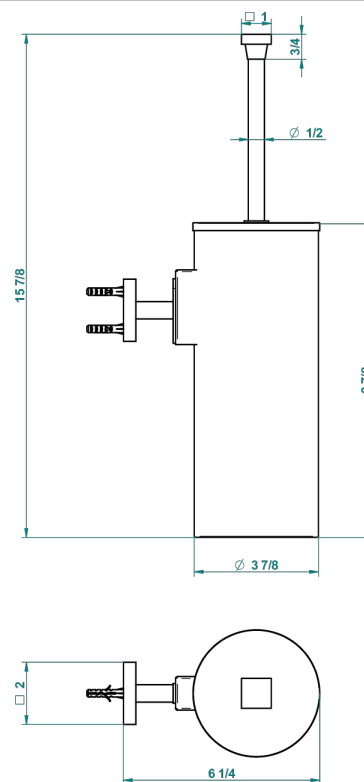

PROFIL BLACK ONYX WITH LEVER HANDLES

A6P-4720C

Metal toilet brush holder with brush with cover wall mounted

18692

22/10/2015

CHARACTERISTIC

- Profil black Onyx with lever handles
- Metal toilet brush holder with brush with cover wall mounted

AVAILABLE FINITIONS

Black nickel - D24

Blush PVD - H62

Brass color PVD - H49

Brown bronze color PVD - F33

Chrome polished - A02

Chrome polished / gold polished - G02

Copper antique matt, coated - H07

Gold color PVD - H52

Gold mat - F07

Gold polished - F01

Gold satiny - F03

Graphite PVD - H64

Light coated bronze - D01

Matt Umber PVD - H67

Matt blush PVD - H60

Matt brass color PVD - H50

Matt brown bronze color PVD - F34

Matt chrome (American satin) - C02

Matt gold color PVD - H53

Matt graphite PVD - H65

Matt nickel (American satin) - C01

Matt nickel color PVD - H56

Nickel antique / Sovereign - H28

Nickel color PVD - H55

Nickel polished - B01

Rose Gold - F27

Satin chrome - C03

Silver polished, antique - H03

Silver rhodium - F18

Soft gold - F30