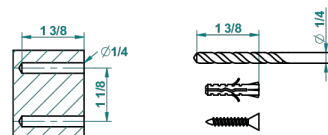

PROFIL BLACK ONYX WITH LEVER HANDLES

A6P-4720C

Metal toilet brush holder with brush with cover wall mounted

18692

22/10/2015

CHARACTERISTIC

- Profil black Onyx with lever handles
- Metal toilet brush holder with brush with cover wall mounted

AVAILABLE FINITIONS

Black nickel - D24

Blush PVD - H62

Brass color PVD - H49

Brown bronze color PVD - F33

Chrome polished - A02

Chrome polished / gold polished - G02

Copper antique matt, coated - H07

Gold color PVD - H52

Gold mat - F07

Gold polished - F01

Gold satiny - F03

Graphite PVD - H64

Light coated bronze - D01

Matt Umber PVD - H67

Matt blush PVD - H60

Matt brass color PVD - H50

Matt brown bronze color PVD - F34

Matt chrome (American satin) - C02

Matt gold color PVD - H53

Matt graphite PVD - H65

Matt nickel (American satin) - C01

Matt nickel color PVD - H56

Nickel antique / Sovereign - H28

Nickel color PVD - H55

Nickel polished - B01

Rose Gold - F27

Satin chrome - C03

Silver polished, antique - H03

Silver rhodium - F18

Soft gold - F30