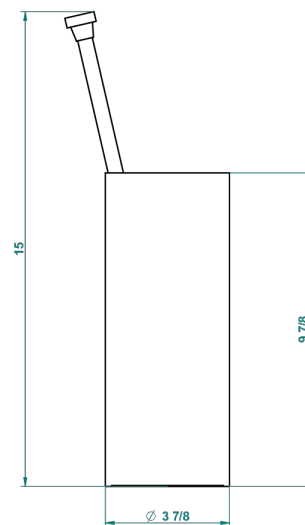

# PROFIL BLACK ONYX WITH LEVER HANDLES

A6P-4700

Free standing toilet brush holder

THG<sup>®</sup>  
PARIS

22386

06/10/2015