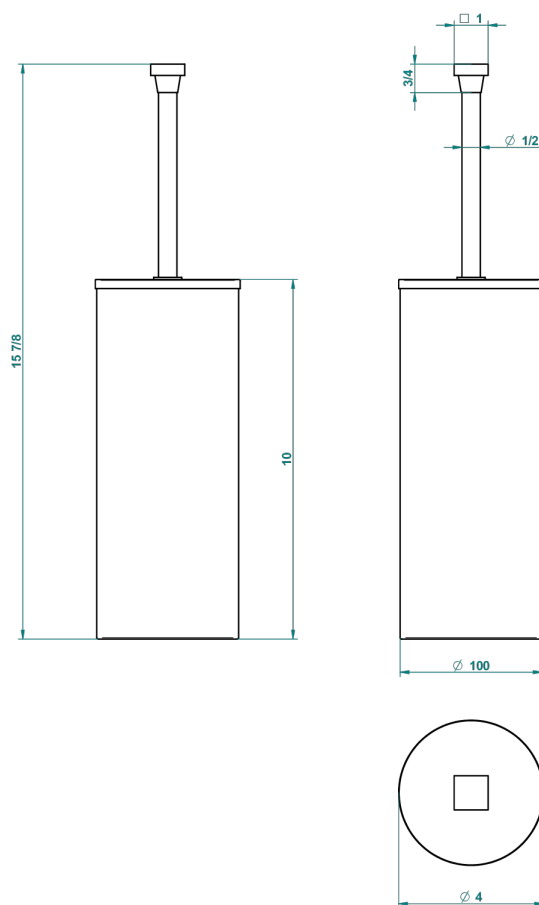

PROFIL BLACK ONYX WITH LEVER HANDLES

A6P-4700C

Metal toilet brush holder with brush with cover floor mounted

22388

18/11/2015

CHARACTERISTIC

- Profil black Onyx with lever handles
- Metal toilet brush holder with brush with cover floor mounted