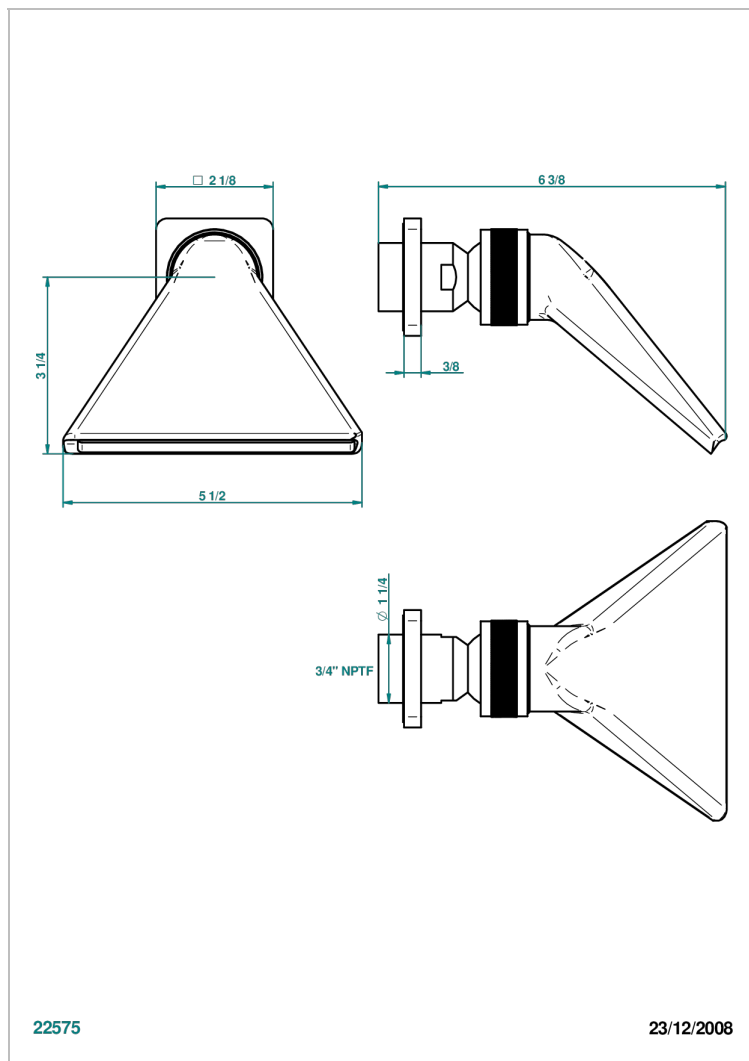

# PROFIL BLACK ONYX WITH LEVER HANDLES

A6P-3640/US

Shower head, cast deluge with 3/4" connection

22575

23/12/2008

## CHARACTERISTIC

- Profil black Onyx with lever handles
- Shower head, cast deluge with 3/4" connection