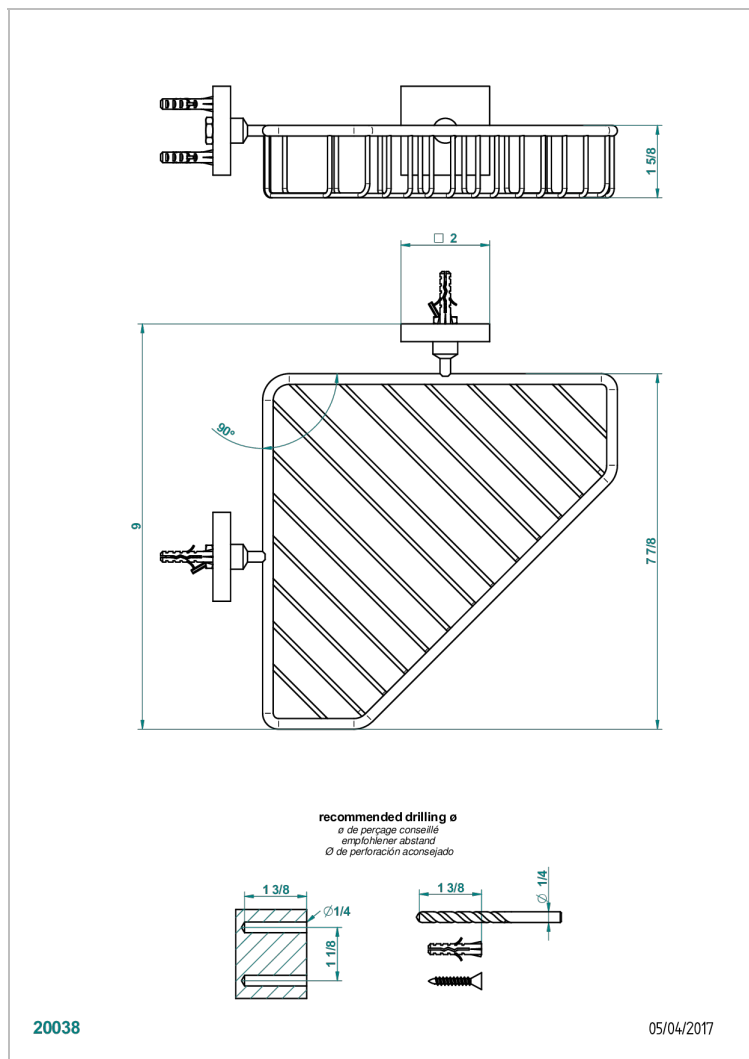

PROFIL BLACK ONYX WITH LEVER HANDLES

A6P-3623

Large corner soap basket, wall mounted

CHARACTERISTIC

- Profil black Onyx with lever handles
- Large corner soap basket, wall mounted

AVAILABLE FINITIONS

Black nickel - D24