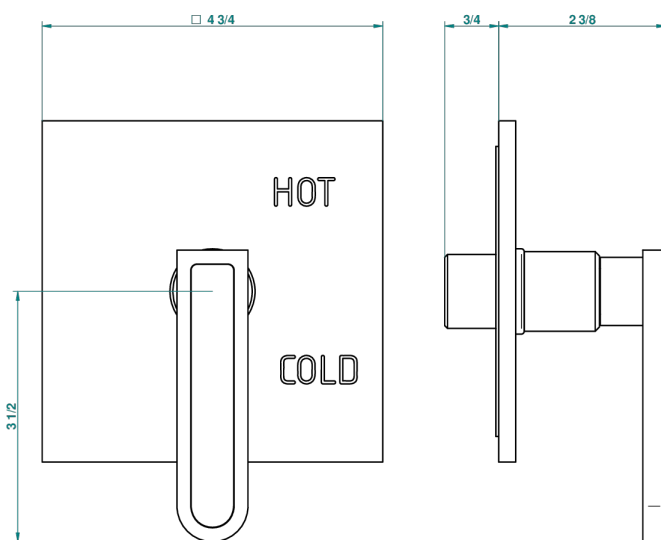

PROFIL BLACK ONYX WITH LEVER HANDLES

A6P-320B

Trim for pressure balance valve

36762

11/02/2010

CHARACTERISTIC

- Profil black Onyx with lever handles
- Trim for pressure balance valve

RELATED SKU'S

- Ref. G00-320A 1/2 " Pressure balance valve

AVAILABLE FINITIONS

Black nickel - D24

Blush PVD - H62

Brass color PVD - H49

Brown bronze color PVD - F33

Chrome polished - A02

Chrome polished / gold polished -