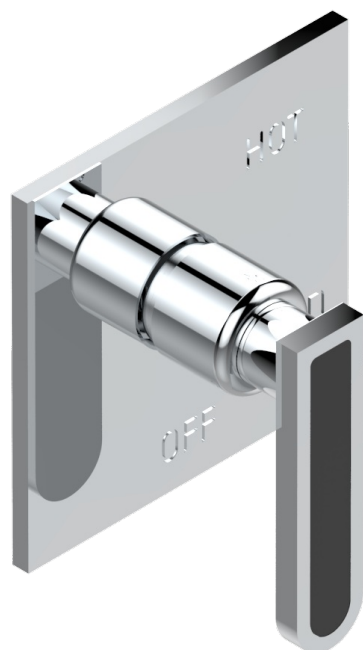

PROFIL BLACK ONYX WITH LEVER HANDLES

A6P-320B

Trim for pressure balance valve

36762

11/02/2010

CHARACTERISTIC

- Profil black Onyx with lever handles
- Trim for pressure balance valve

RELATED SKU'S

- Ref. G00-320A 1/2 " Pressure balance valve

AVAILABLE FINITIONS

Black nickel - D24

Blush PVD - H62

Brass color PVD - H49

Brown bronze color PVD - F33

Chrome polished - A02

Chrome polished / gold polished -

Matt nickel color PVD - H56

Nickel antique / Sovereign - H28

Nickel color PVD - H55

Nickel polished - B01

Rose Gold - F27

Satin chrome - C03

Silver polished, antique - H03

Silver rhodium - F18