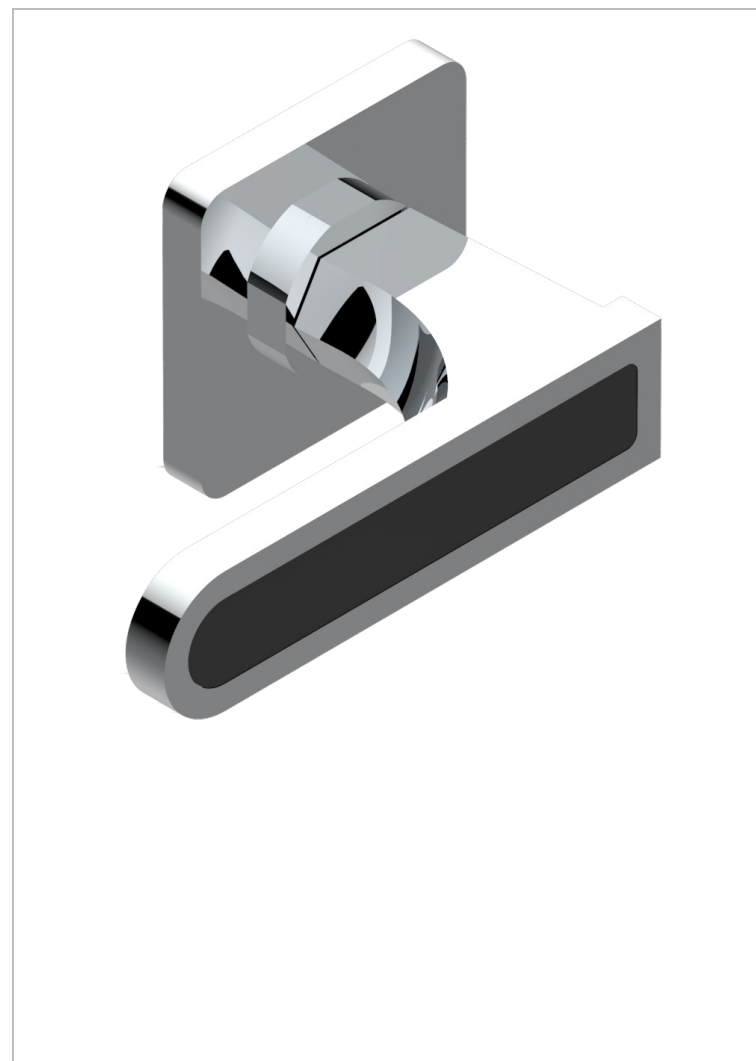

PROFIL BLACK ONYX WITH LEVER HANDLES

A6P-30B

Wall volume control 30 & 32 trim

CHARACTERISTIC

- Profil black Onyx with lever handles
- Wall volume control 30 & 32 trim

RELATED SKU'S

- Ref. G00-32CUSA 3/4" Volume control wall valve with ceramic cartridge
- Ref. G00-32HUSA 3/4" Volume control wall valve with ceramic cartridge counterclockwise
- Ref. G00-30CUSA 1/2" volume control wall valve with ceramic cartridge
- Ref. G00-30HUSA 1/2" Volume control wall valve with ceramic cartridge counterclockwise

AVAILABLE FINITIONS

Black nickel - D24

Blush PVD - H62

Brass color PVD - H49

Brown bronze color PVD - F33

Chrome polished - A02

Chrome polished / gold polished - G02

Copper antique matt, coated - H07

Nickel antique / Sovereign - H28

Nickel color PVD - H55

Nickel polished - B01

Rose Gold - F27

Satin chrome - C03

Silver polished, antique - H03

Silver rhodium - F18

Soft gold - F30