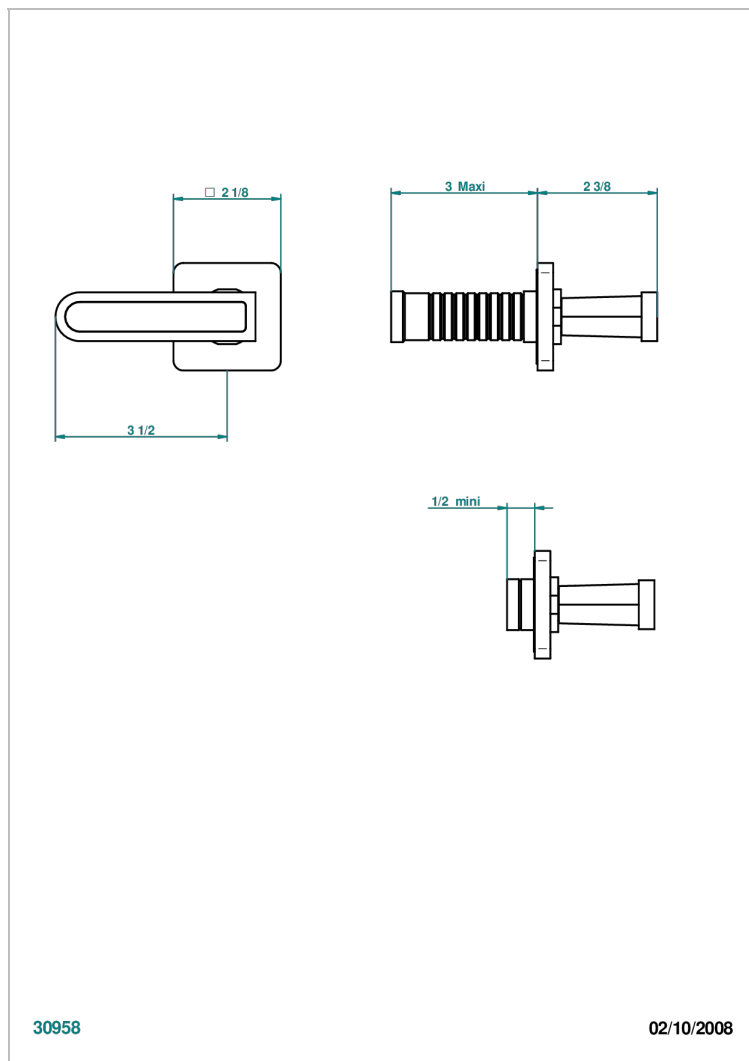

PROFIL BLACK ONYX WITH LEVER HANDLES

A6P-30B

Wall volume control 30 & 32 trim

CHARACTERISTIC

- Profil black Onyx with lever handles
- Wall volume control 30 & 32 trim

RELATED SKU'S

- Ref. G00-32CUSA 3/4" Volume control wall valve with ceramic cartridge
- Ref. G00-32HUSA 3/4" Volume control wall valve with ceramic cartridge counterclockwise
- Ref. G00-30CUSA 1/2" volume control wall valve with ceramic cartridge
- Ref. G00-30HUSA 1/2" Volume control wall valve with ceramic cartridge counterclockwise

Nickel antique / Sovereign - H28

Nickel color PVD - H55

Nickel polished - B01

Rose Gold - F27

Satin chrome - C03

Silver polished, antique - H03

Silver rhodium - F18

Soft gold - F30