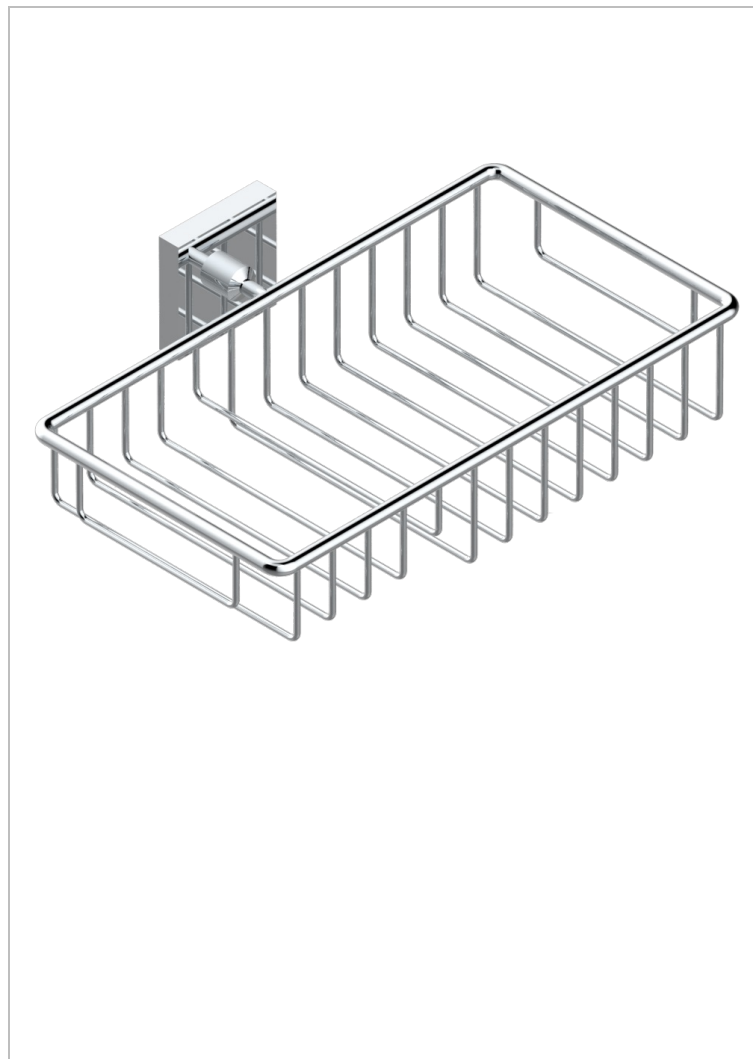

# PROFIL BLACK ONYX WITH LEVER HANDLES

A6P-2620

Soap and sponge holder, wall mounted

## CHARACTERISTIC

- Profil black Onyx with lever handles
- Soap and sponge holder, wall mounted