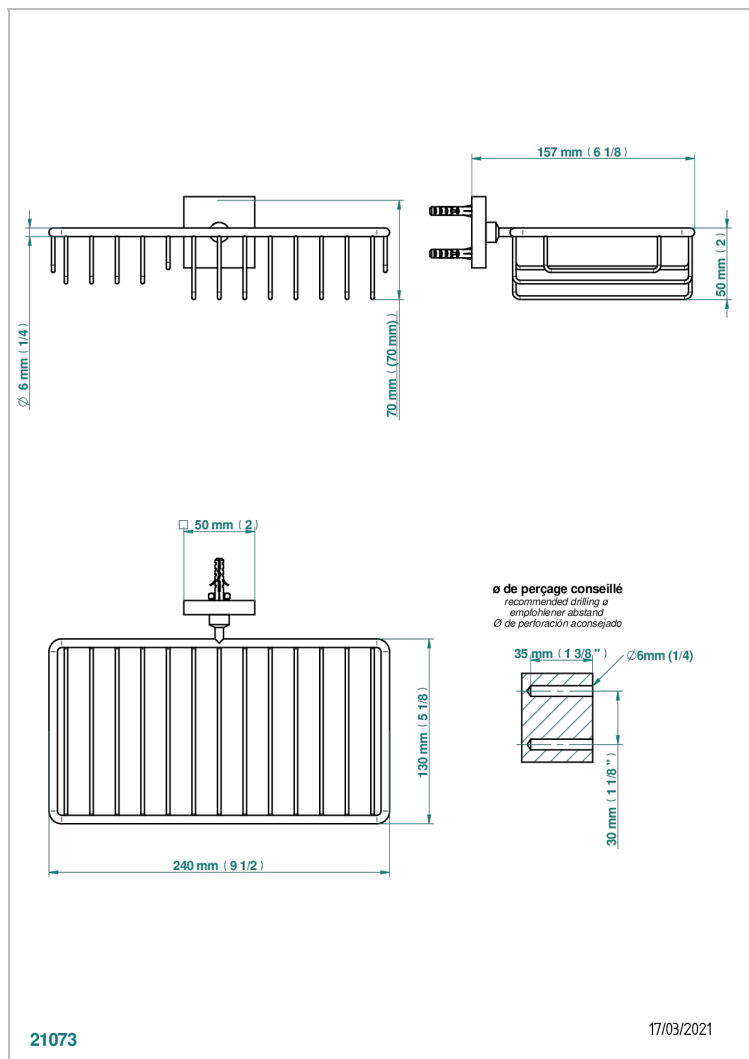

# PROFIL BLACK ONYX WITH LEVER HANDLES

A6P-2620

Soap and sponge holder, wall mounted

## CHARACTERISTIC

- Profil black Onyx with lever handles
- Soap and sponge holder, wall mounted