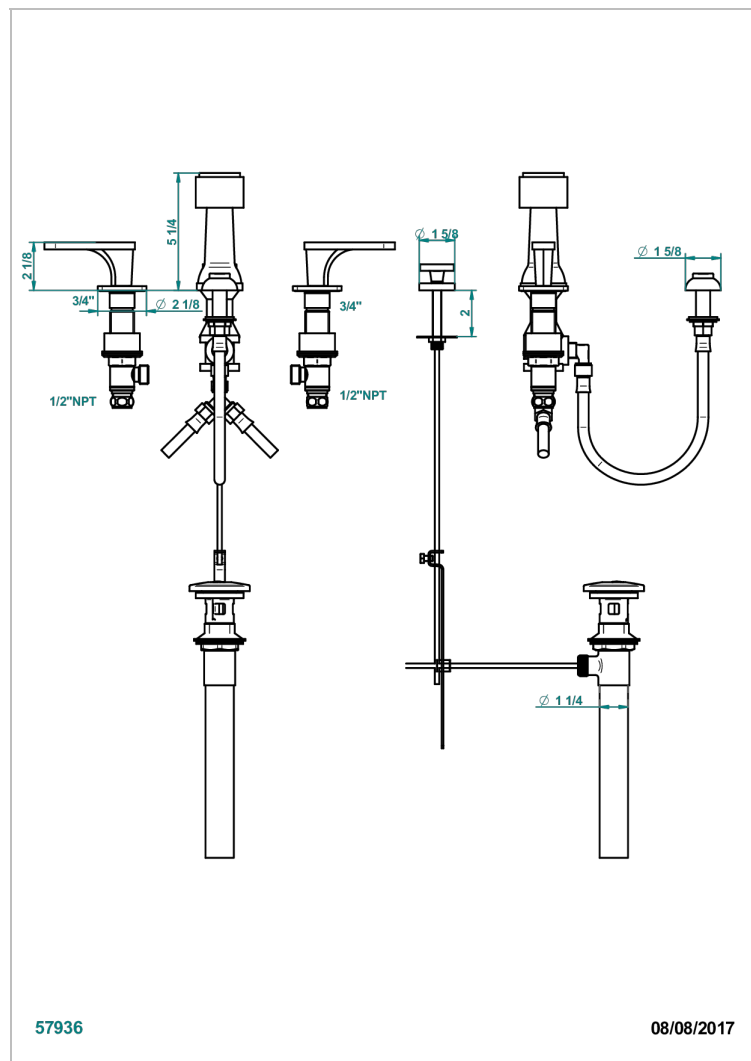

PROFIL BLACK ONYX WITH LEVER HANDLES

A6P-207KA

Deck mounted 3-hole bidet with vertical spray, vacuum breaker and drain

57936

08/08/2017

CHARACTERISTIC

- ASME : ASME A112.18.1-2011/CSA B125.1-11

STANDARDS