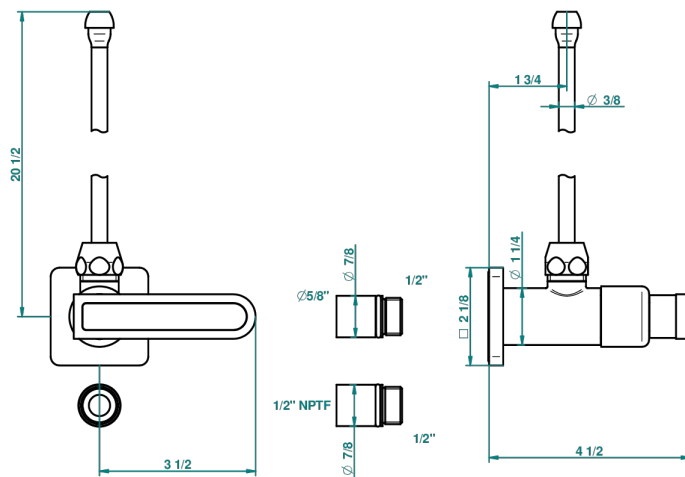

PROFIL BLACK ONYX WITH LEVER HANDLES

A6P-181/SLA

Angle supply valve with 3/8" adaptor set

30516

31/03/2014

CHARACTERISTIC

- Profil black Onyx with lever handles
- Angle supply valve with 3/8" adaptor set

AVAILABLE FINITIONS