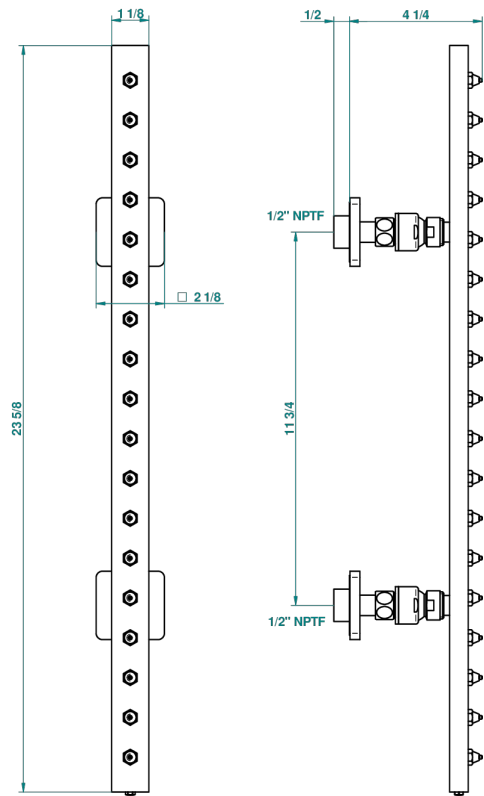

PROFIL BLACK ONYX

A6N-900/US

Rain-bar, rectangular with 18 picots, 23 1/2" long - with easyclean system

22543

26/01/2009

CHARACTERISTIC

- Profil black Onyx
- Rain-bar, rectangular with 18 picots, 23 1/2" long - with easyclean system

TECHNICAL SPECS

- Recommandé : 3 bars (max. 5 bars) - Advised : 43,5 psi (max. 72 psi)
- 8 l/min à 3 bars (2.12 gpm at 43.5 psi)

AVAILABLE FINITIONS

Black nickel - D24
Blush PVD - H62
Brass color PVD - H49
Brown bronze color PVD - F33
Chrome polished - A02
Chrome polished / gold polished - G02