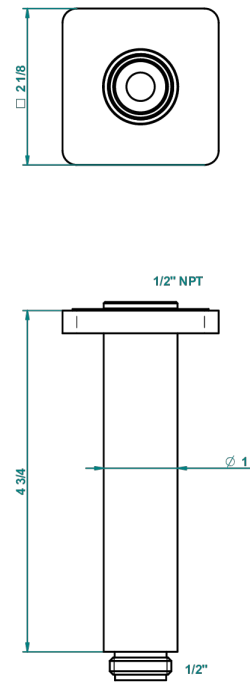

# PROFIL BLACK ONYX

A6N-82V/US

Vertical shower arm ceiling mounted 1/2" connection

22020

04/12/2015

## CHARACTERISTIC

- Profil black Onyx
- Vertical shower arm ceiling mounted 1/2" connection

## AVAILABLE FINITIONS

Black nickel - D24  
Blush PVD - H62  
Brass color PVD - H49  
Brown bronze color PVD - F33  
Chrome polished - A02  
Chrome polished / gold polished - G02

Copper antique matt, coated - H07  
Gold color PVD - H52  
Gold mat - F07  
Gold polished - F01  
Gold satiney - F03  
Graphite PVD - H64