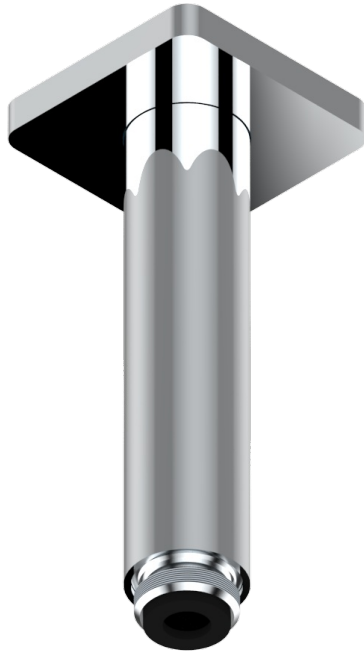

# PROFIL BLACK ONYX

A6N-82V/US

Vertical shower arm ceiling mounted 1/2" connection

22020

04/12/2015

## CHARACTERISTIC

- Profil black Onyx
- Vertical shower arm ceiling mounted 1/2" connection

## AVAILABLE FINITIONS

Black nickel - D24  
Blush PVD - H62  
Brass color PVD - H49  
Brown bronze color PVD - F33  
Chrome polished - A02  
Chrome polished / gold polished - G02

Copper antique matt, coated - H07  
Gold color PVD - H52  
Gold mat - F07  
Gold polished - F01  
Gold satiney - F03  
Graphite PVD - H64