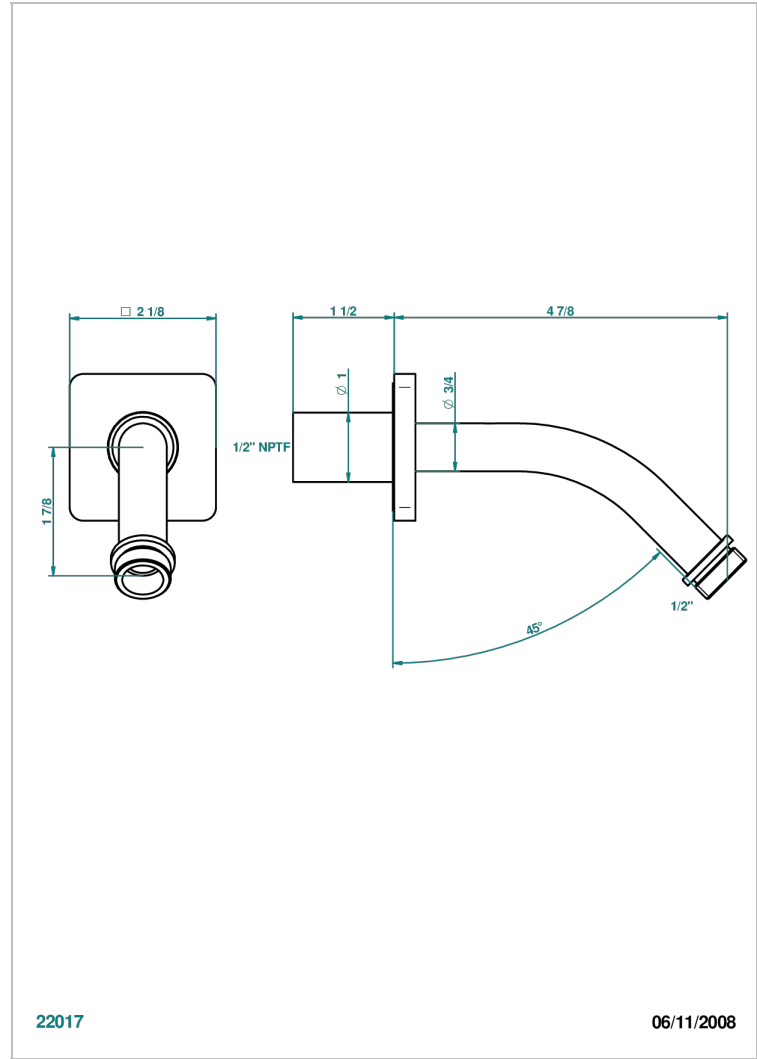

PROFIL BLACK ONYX

A6N-82/US

Horizontal shower arm, 45°, lg: 4" 3/4

THG[®]
PARIS

CHARACTERISTIC

- Profil black Onyx
- Horizontal shower arm, 45°, lg: 4" 3/4

AVAILABLE FINITIONS

Black nickel - D24
Blush PVD - H62
Brass color PVD - H49
Brown bronze color PVD - F33
Chrome polished - A02
Chrome polished / gold polished - G02