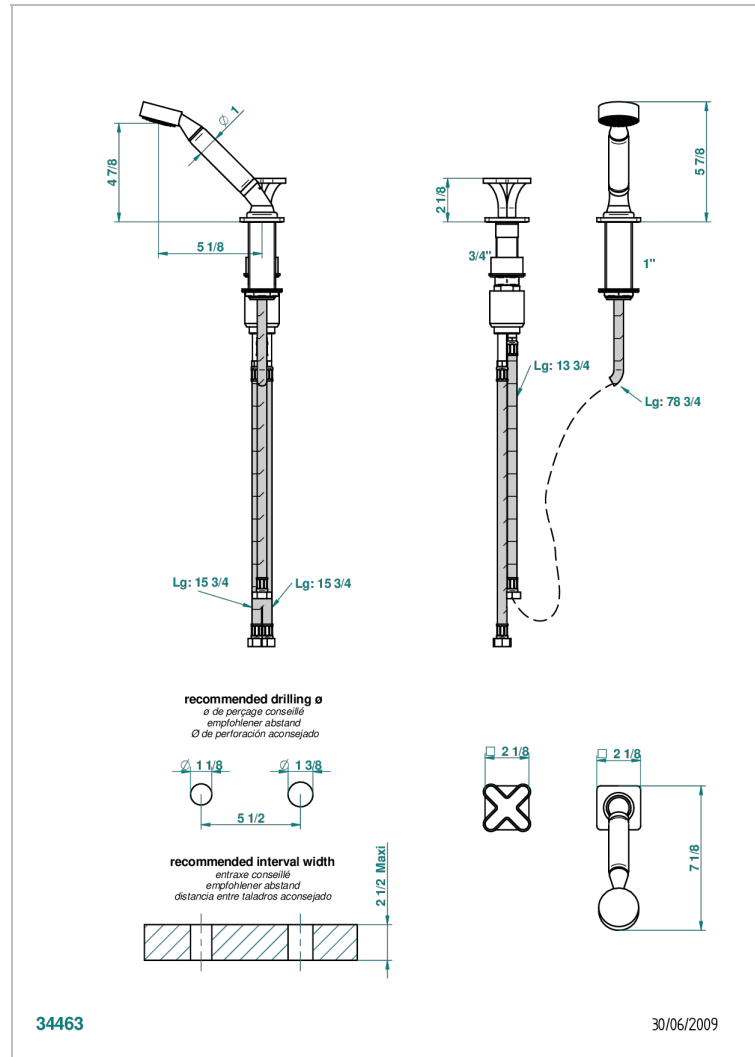

PROFIL BLACK ONYX

A6N-6532/60A

Deck mounted mixer with handshower, progressive cartridge

CHARACTERISTIC

- Profil black Onyx
- Deck mounted mixer with handshower, progressive cartridge

TECHNICAL SPECS

- Recommandé : 3 bars (max. 5 bars) - Advised : 43,5 psi (max. 72 psi)
- 9,5 l/min à 3 bars (2.5 gpm at 43.5 psi)

AVAILABLE FINITIONS

Black nickel - D24
Blush PVD - H62
Brass color PVD - H49
Brown bronze color PVD - F33
Chrome polished - A02
Chrome polished / gold polished - G02

Copper antique matt, coated - H07
Gold color PVD - H52
Gold mat - F07
Gold polished - F01
Gold satiny - F03
Graphite PVD - H64