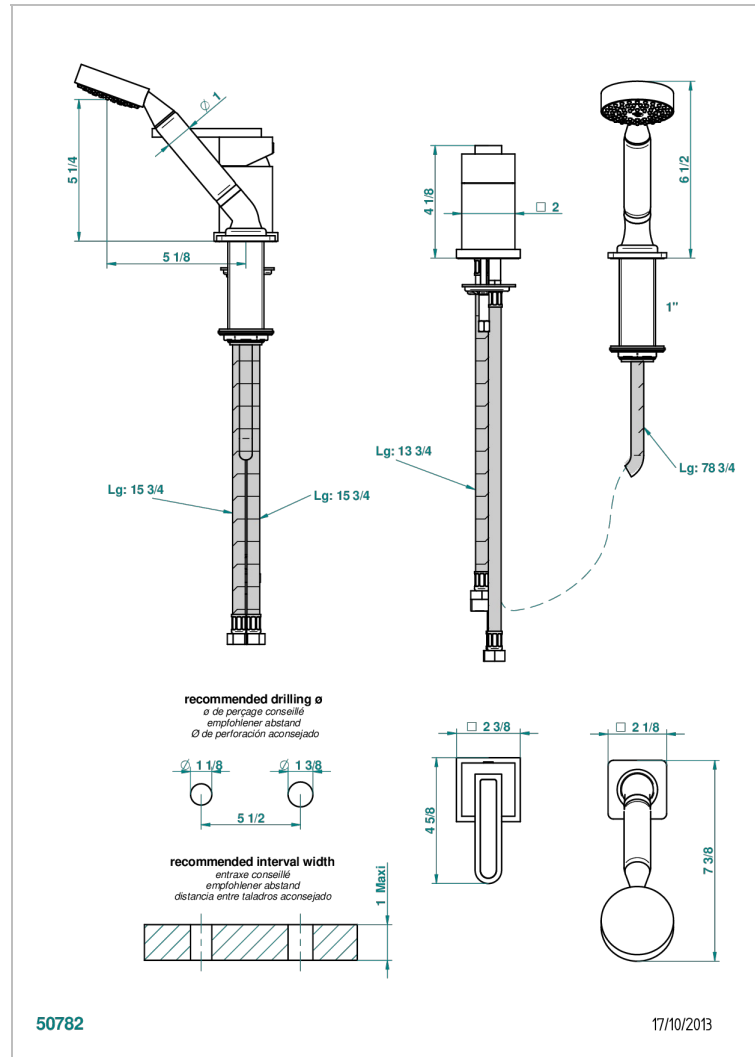

PROFIL BLACK ONYX

A6N-6523/60AUS

Deck mounted mixer with handshower

CHARACTERISTIC

- Profil black Onyx
- Deck mounted mixer with handshower

TECHNICAL SPECS

- Recommandé : 3 bars (max. 5 bars) - Advised : 43,5 psi (max. 72 psi)
- 9,5 l/min à 3 bars (2.5 gpm at 43.5 psi)

AVAILABLE FINITIONS

Black nickel - D24
Blush PVD - H62
Brass color PVD - H49
Brown bronze color PVD - F33
Chrome polished - A02
Chrome polished / gold polished - G02

Copper antique matt, coated - H07
Gold color PVD - H52
Gold mat - F07
Gold polished - F01
Gold satiny - F03
Graphite PVD - H64