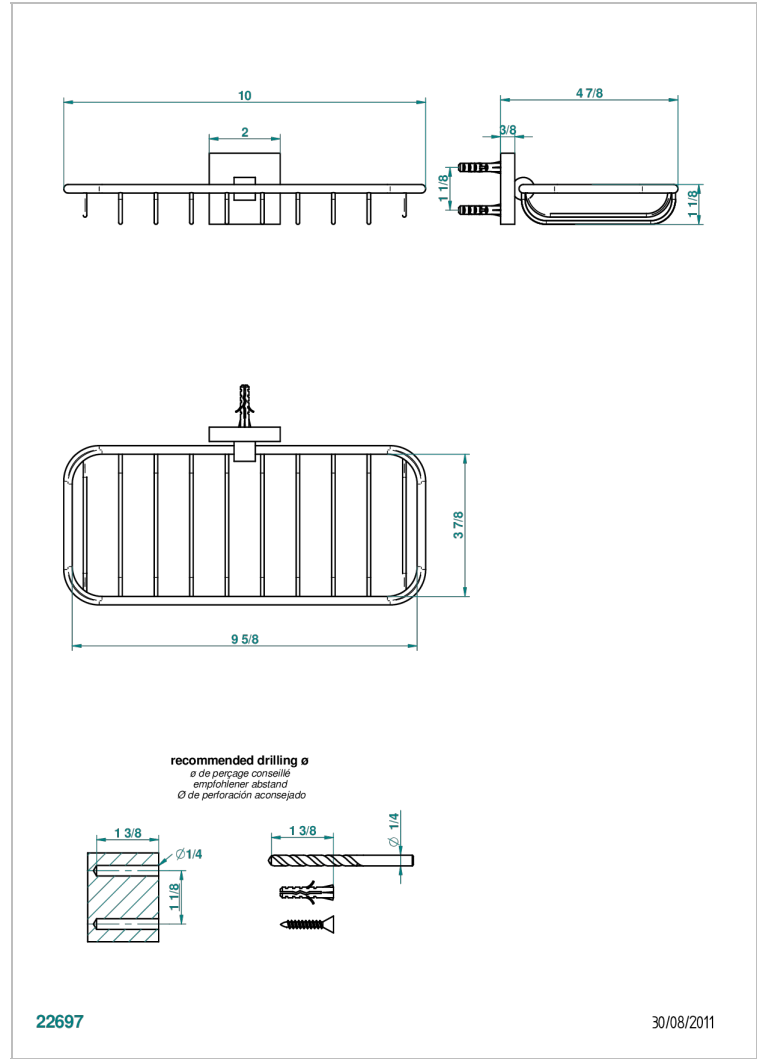

# PROFIL BLACK ONYX

A6N-620A

Soap basket, wall mounted 10" x 4"3/8

## CHARACTERISTIC

- Profil black Onyx
- Soap basket, wall mounted 10" x 4"3/8