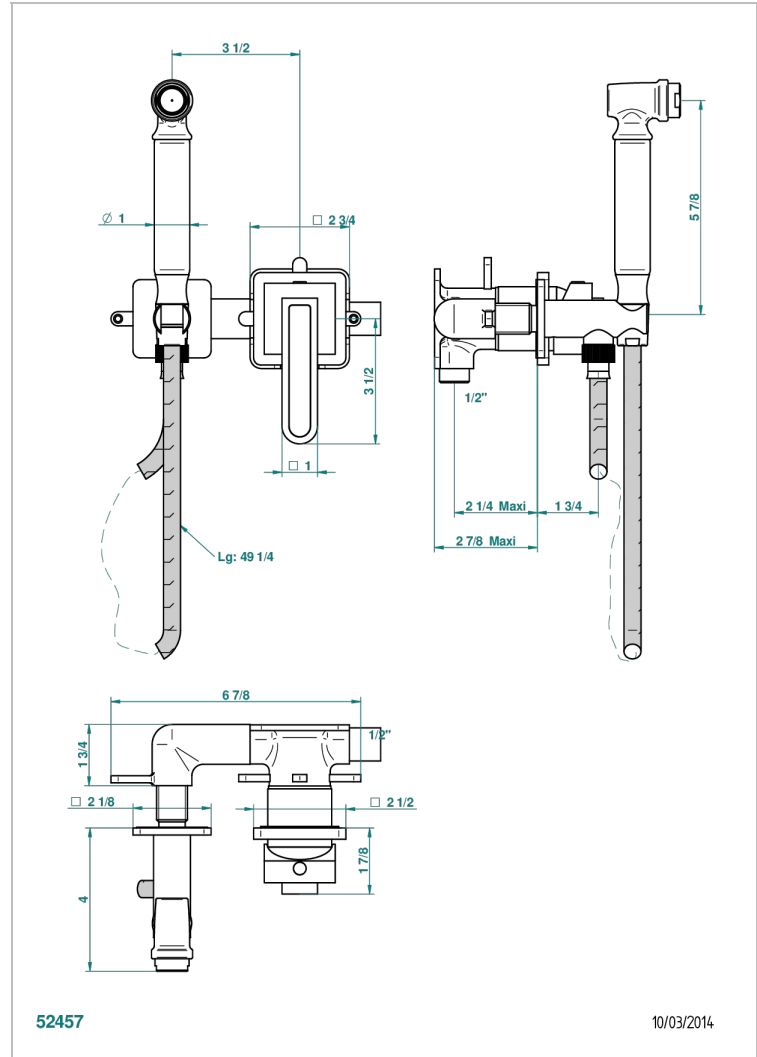

# PROFIL BLACK ONYX

A6N-5840/MUS

Handheld spray bidet with mixing valve, hose, elbow/hook

52457

10/03/2014

## CHARACTERISTIC

- Profil black Onyx
- Handheld spray bidet with mixing valve, hose, elbow/hook