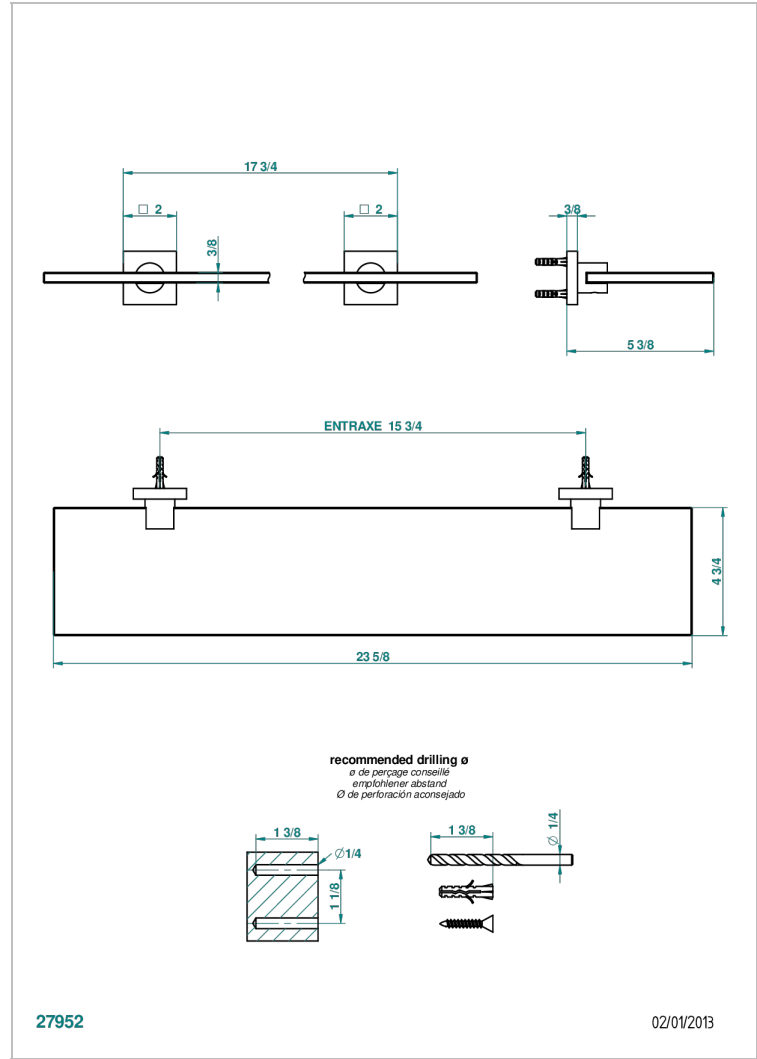

PROFIL BLACK ONYX

A6N-564

Glass shelf with brackets

27952

02/01/2013

CHARACTERISTIC

- Profil black Onyx
- Glass shelf with brackets

AVAILABLE FINITIONS