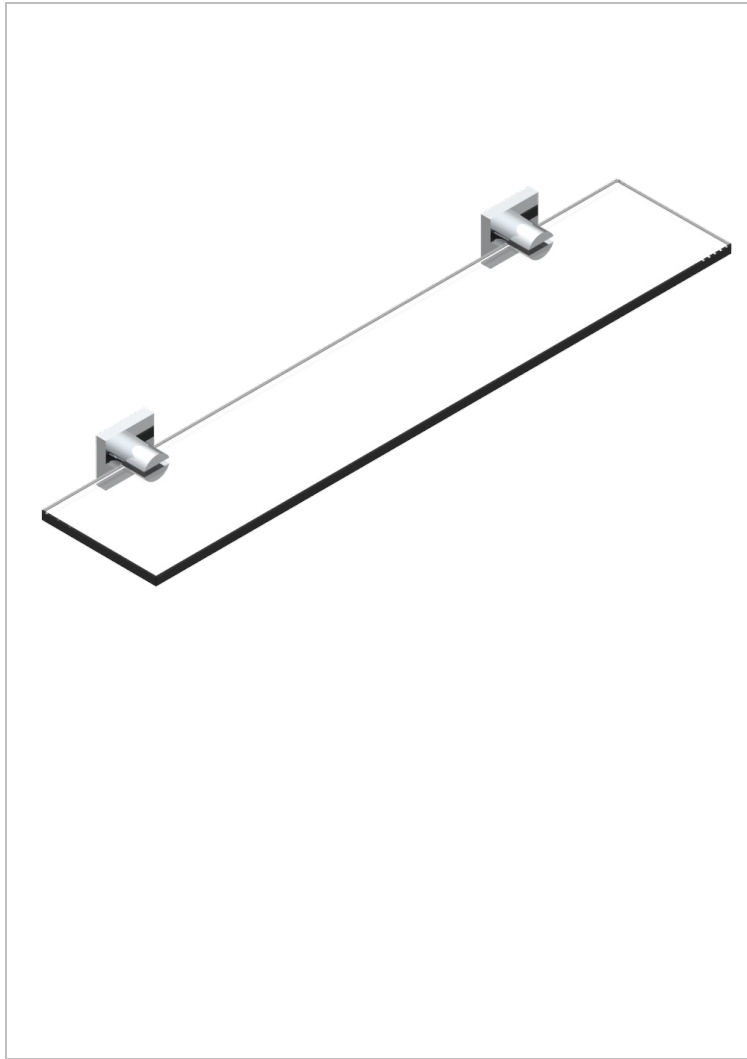

PROFIL BLACK ONYX

A6N-564

Glass shelf with brackets

27952

02/01/2013

CHARACTERISTIC

- Profil black Onyx
- Glass shelf with brackets

AVAILABLE FINITIONS