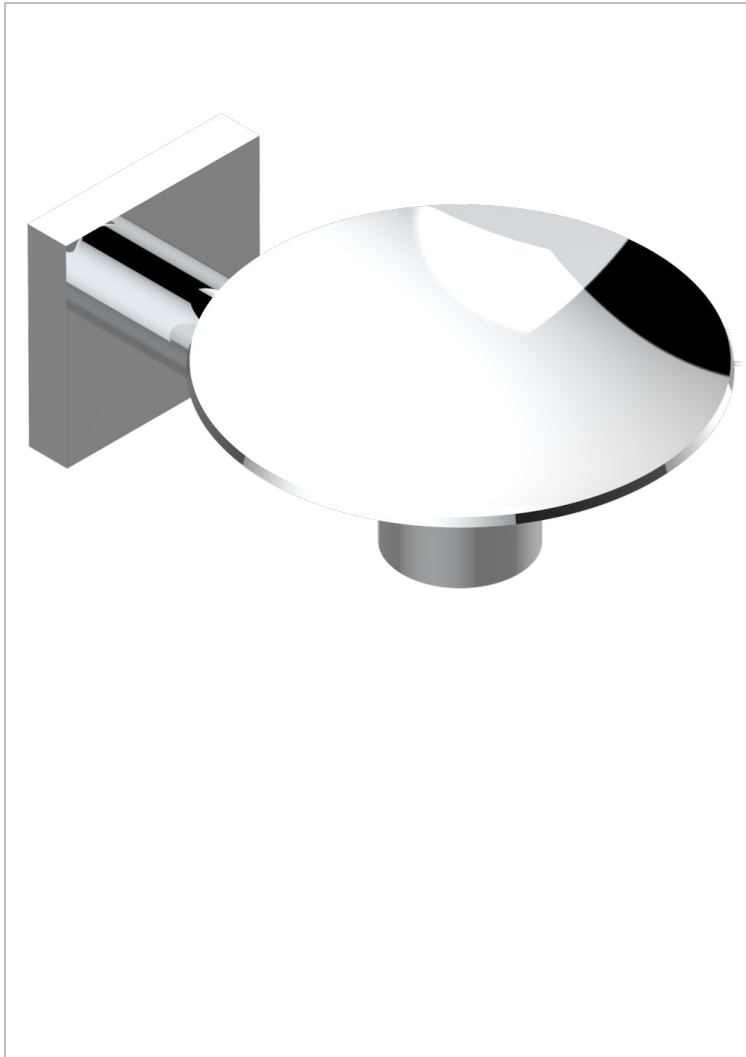

PROFIL BLACK ONYX

A6N-546

Soap dish, wall mounted, 4" diameter

THG[®]
PARIS

CHARACTERISTIC

- Profil black Onyx
- Soap dish, wall mounted, 4" diameter

AVAILABLE FINITIONS

Black nickel - D24
Blush PVD - H62
Brass color PVD - H49
Brown bronze color PVD - F33
Chrome polished - A02
Chrome polished / gold polished - G02

Copper antique matt, coated - H07
Gold color PVD - H52
Gold mat - F07
Gold polished - F01
Gold satiney - F03
Graphite PVD - H64

Light coated bronze - D01
Matt Umber PVD - H67
Matt blush PVD - H60
Matt brass color PVD - H50
Matt brown bronze color PVD - F34
Matt chrome (American satin) - C02

Matt gold color PVD - H53
Matt graphite PVD - H65
Matt nickel (American satin) - C01
Matt nickel color PVD - H56
Nickel antique / Sovereign - H28
Nickel color PVD - H55

Nickel polished - B01
Rose Gold - F27
Satin chrome - C03
Silver polished, antique - H03
Silver rhodium - F18
Soft gold - F30