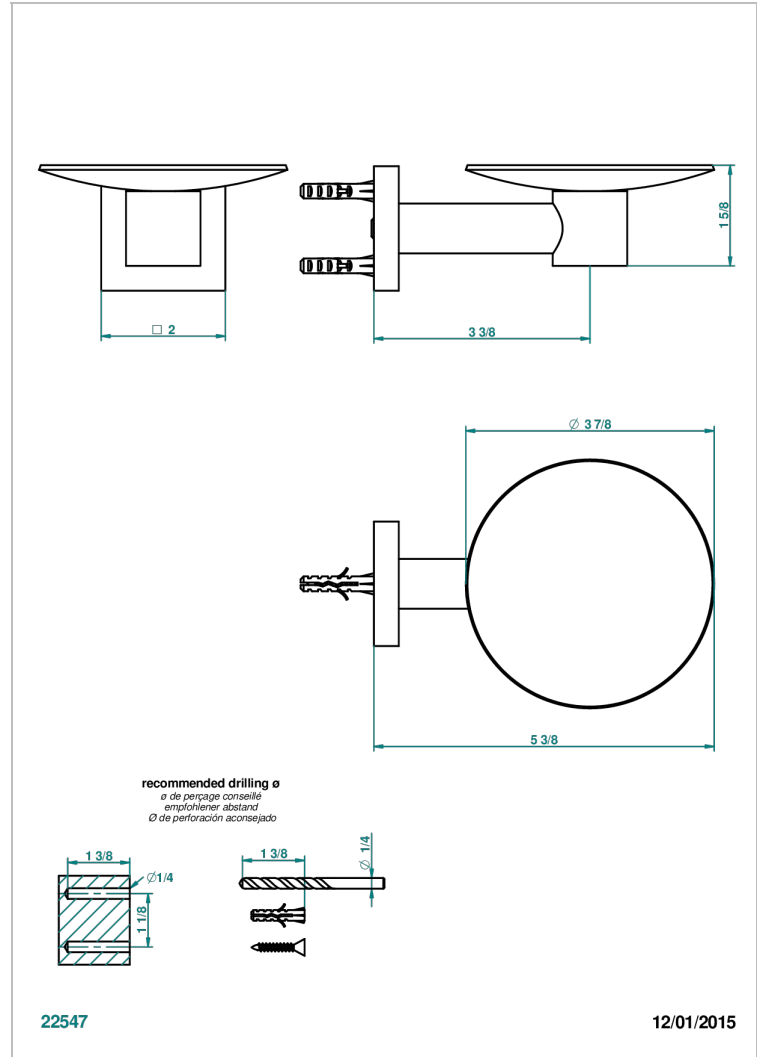

PROFIL BLACK ONYX

A6N-546

Soap dish, wall mounted, 4" diameter

THG[®]
PARIS

CHARACTERISTIC

- Profil black Onyx
- Soap dish, wall mounted, 4" diameter

AVAILABLE FINITIONS

Black nickel - D24
Blush PVD - H62
Brass color PVD - H49
Brown bronze color PVD - F33
Chrome polished - A02
Chrome polished / gold polished - G02