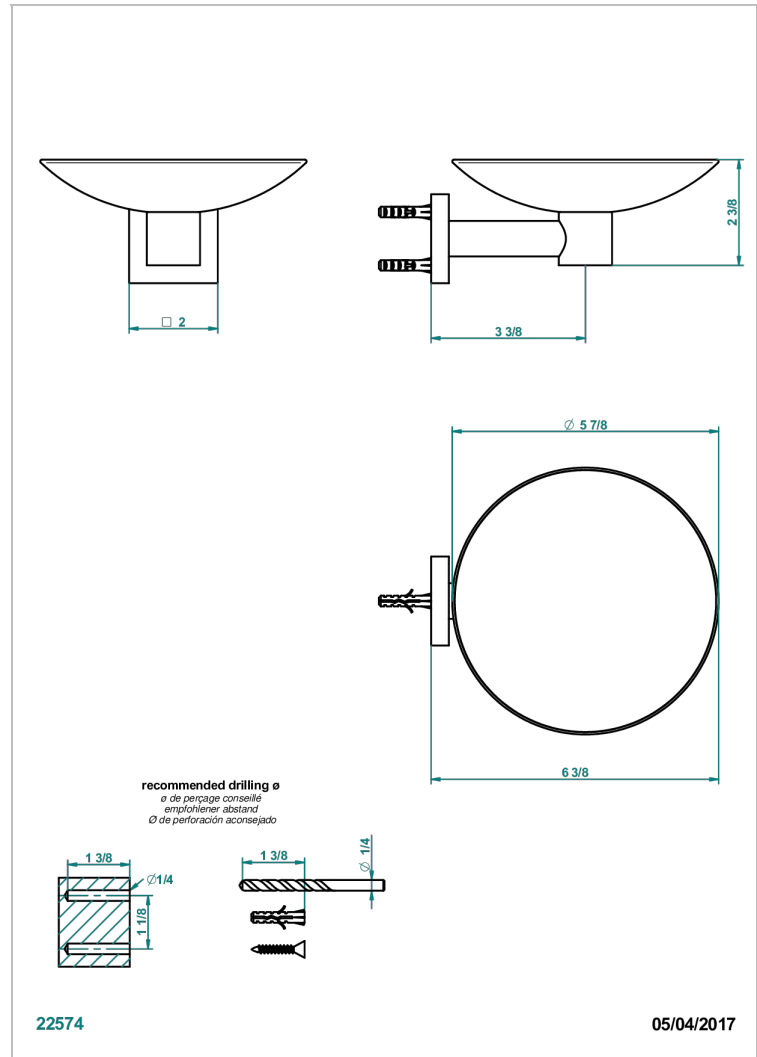

PROFIL BLACK ONYX

A6N-546GM

Soap dish, wall mounted, 6" diameter

THG[®]
PARIS

CHARACTERISTIC

- Profil black Onyx
- Soap dish, wall mounted, 6" diameter

AVAILABLE FINITIONS

Black nickel - D24
Blush PVD - H62
Brass color PVD - H49
Brown bronze color PVD - F33
Chrome polished - A02
Chrome polished / gold polished - G02