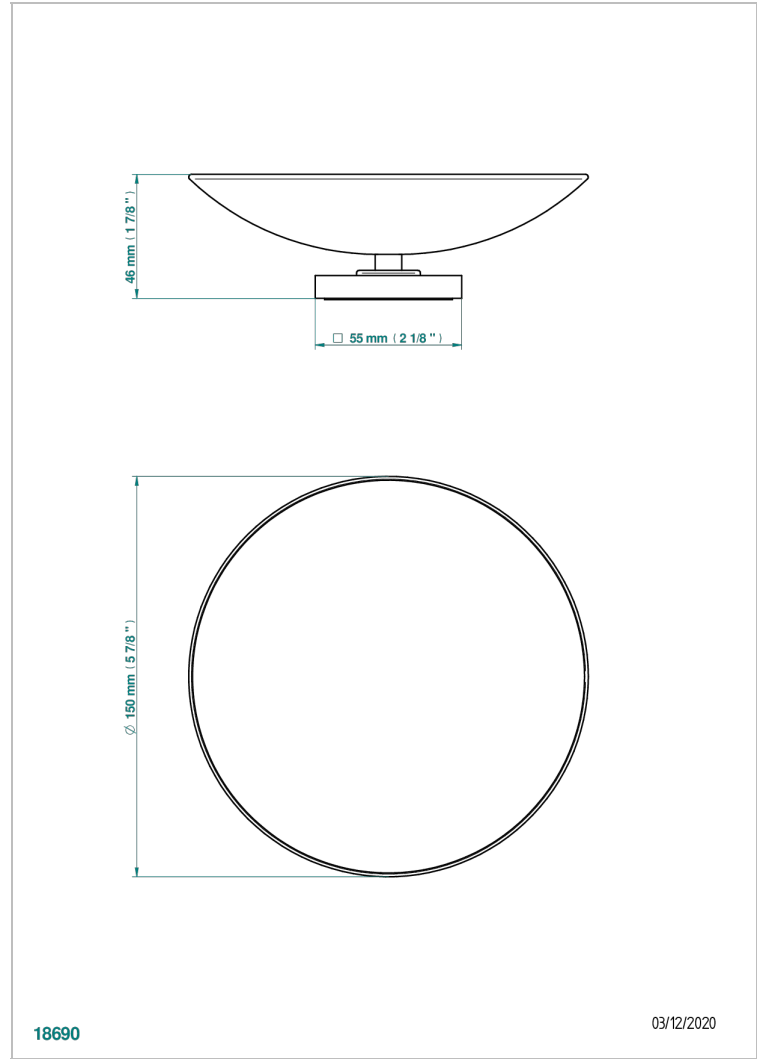

PROFIL BLACK ONYX

A6N-544GM

Soap dish, freestanding , 6" diameter

THG[®]
PARIS

CHARACTERISTIC

- Profil black Onyx
- Soap dish, freestanding , 6" diameter

AVAILABLE FINITIONS

Black nickel - D24
Blush PVD - H62
Brass color PVD - H49
Brown bronze color PVD - F33
Chrome polished - A02
Chrome polished / gold polished - G02