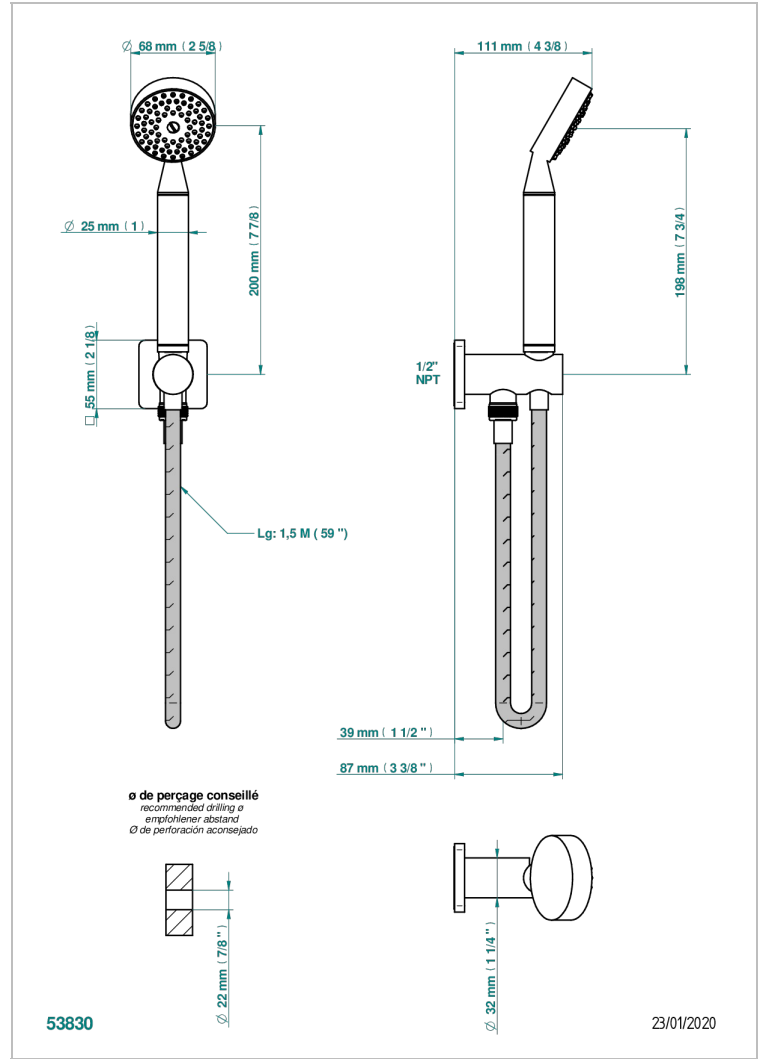

PROFIL BLACK ONYX

A6N-54/US

Wall mounted handshower with integrated fixed hook

THG[®]
PARIS

CHARACTERISTIC

- Profil black Onyx
- Wall mounted handshower with integrated fixed hook

TECHNICAL SPECS

- Recommandé : 3 bars (max. 5 bars) - Advised : 43,5 psi (max. 72 psi)
- 9,5 l/min à 3 bars (2.5 gpm at 43.5 psi)

AVAILABLE FINITIONS

Black nickel - D24
Blush PVD - H62
Brass color PVD - H49
Brown bronze color PVD - F33
Chrome polished - A02
Chrome polished / gold polished - G02

Copper antique matt, coated - H07
Gold color PVD - H52
Gold mat - F07
Gold polished - F01
Gold satiney - F03
Graphite PVD - H64