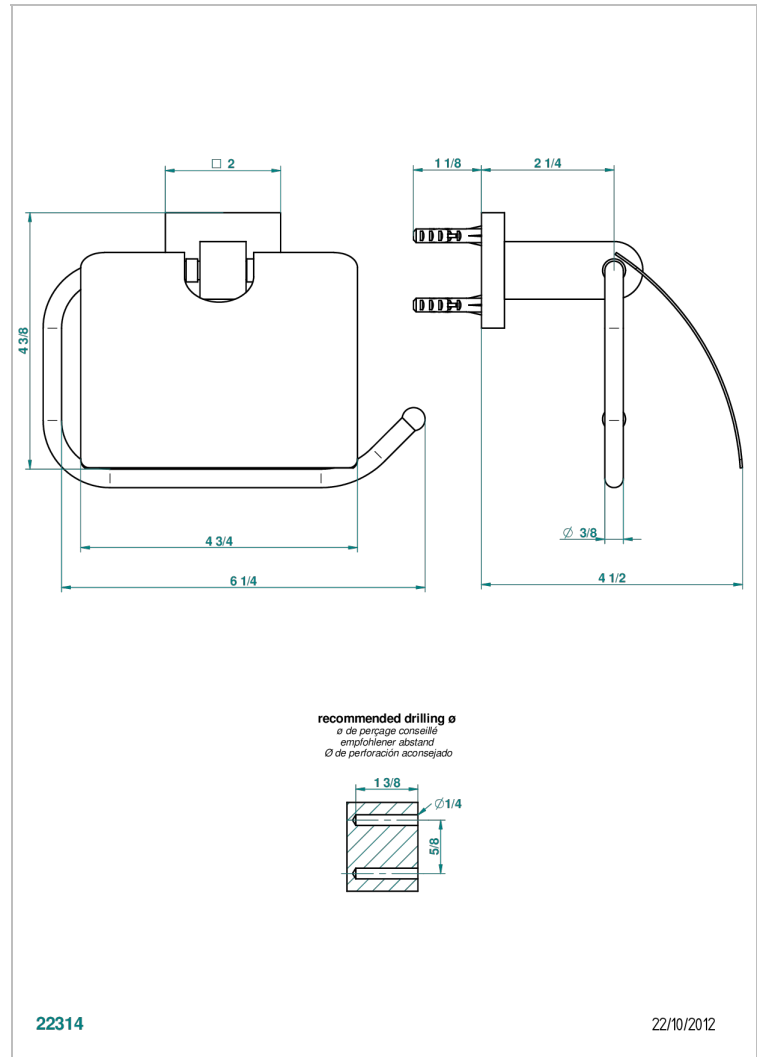

# PROFIL BLACK ONYX

A6N-538AC

Toilet paper holder, single mount with cover

22314

22/10/2012

## CHARACTERISTIC

- Profil black Onyx
- Toilet paper holder, single mount with cover