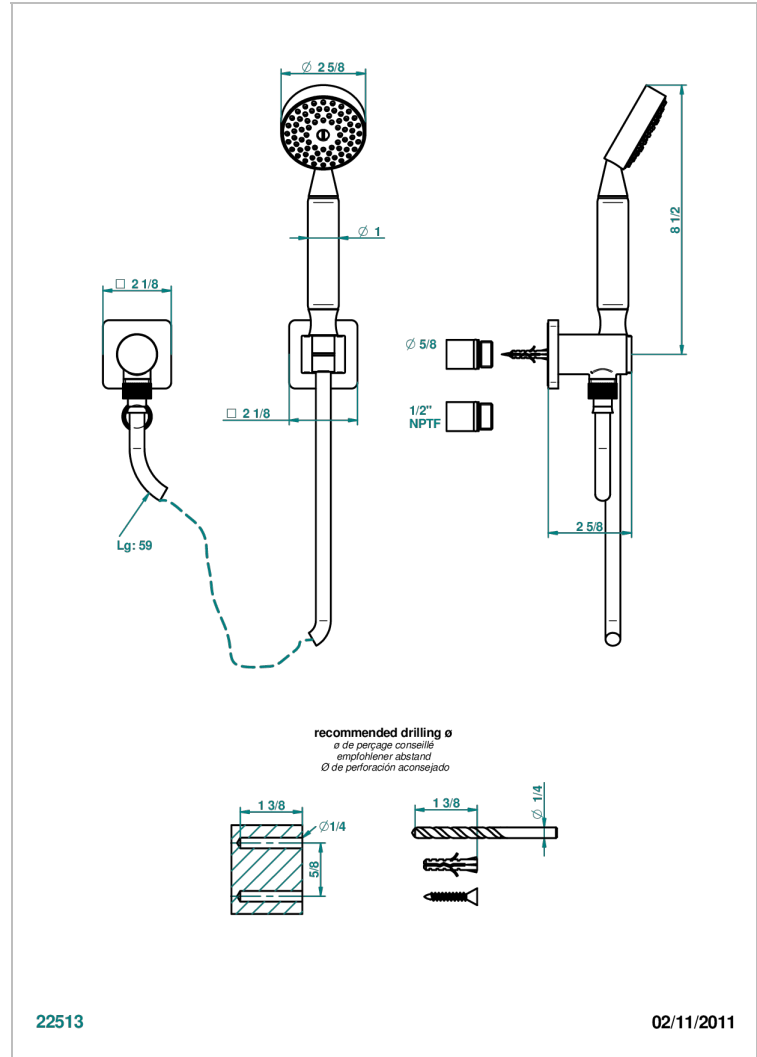

# PROFIL BLACK ONYX

A6N-52/US

Wall mounted handshower with separate fixed hook

## CHARACTERISTIC

- Profil black Onyx
- Wall mounted handshower with separate fixed hook

## TECHNICAL SPECS

- Recommandé : 3 bars (max. 5 bars) - Advised : 43,5 psi (max. 72 psi)
- 9,5 l/min à 3 bars (2.5 gpm at 43.5 psi)