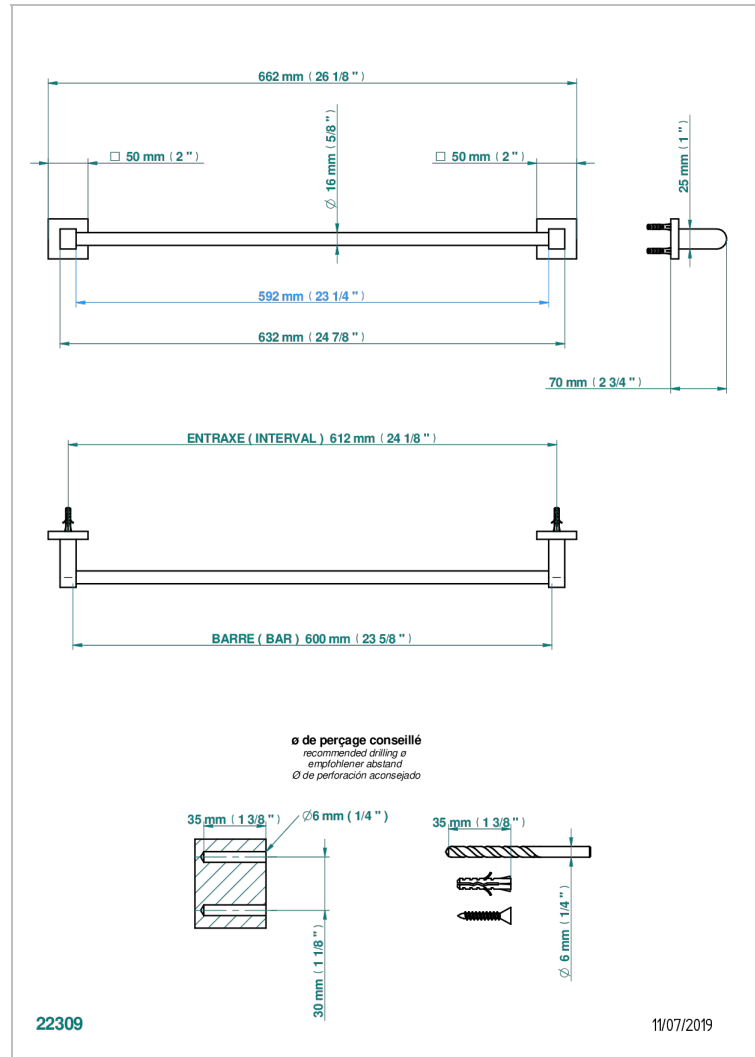

PROFIL BLACK ONYX

A6N-514/60

Towel bar, 24" long

CHARACTERISTIC

- Profil black Onyx
- Towel bar, 24" long

AVAILABLE FINITIONS

Black nickel - D24
Blush PVD - H62
Brass color PVD - H49
Brown bronze color PVD - F33
Chrome polished - A02
Chrome polished / gold polished - G02