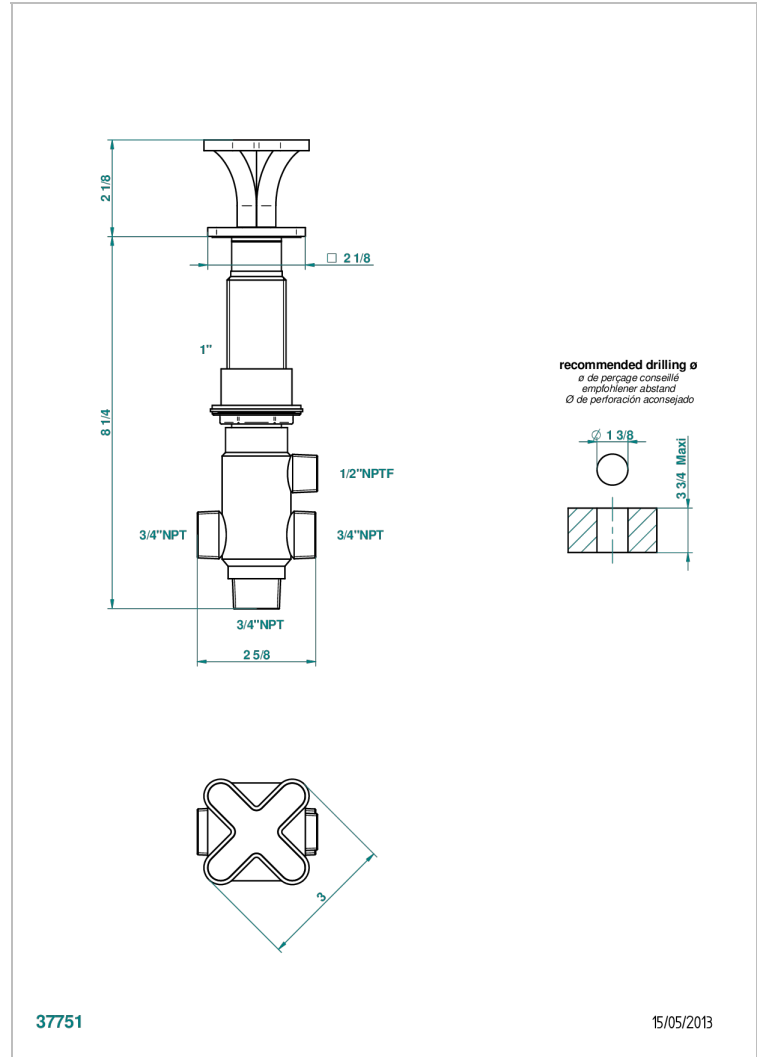

PROFIL BLACK ONYX

A6N-504VGUS

2-function deck diverter with trim

CHARACTERISTIC

- Profil black Onyx
- 2-function deck diverter with trim

AVAILABLE FINITIONS

Black nickel - D24
Blush PVD - H62
Brass color PVD - H49
Brown bronze color PVD - F33
Chrome polished - A02
Chrome polished / gold polished - G02