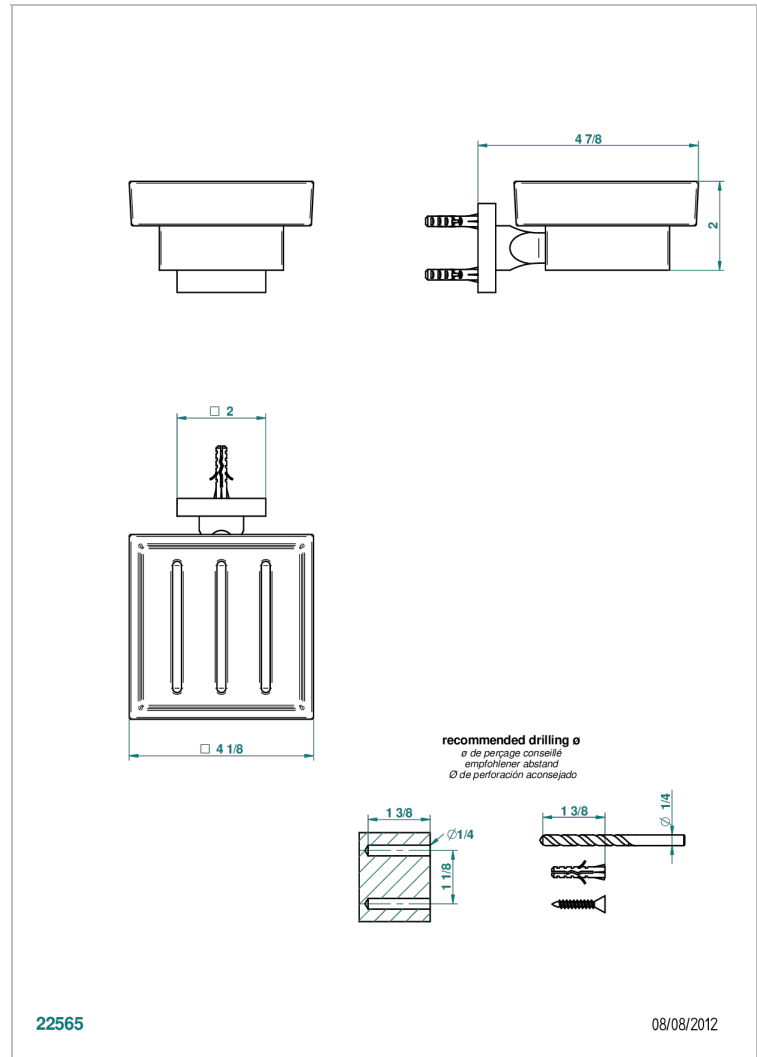

## CHARACTERISTIC

- Profil black Onyx
- Glass soap dish, wall mounted