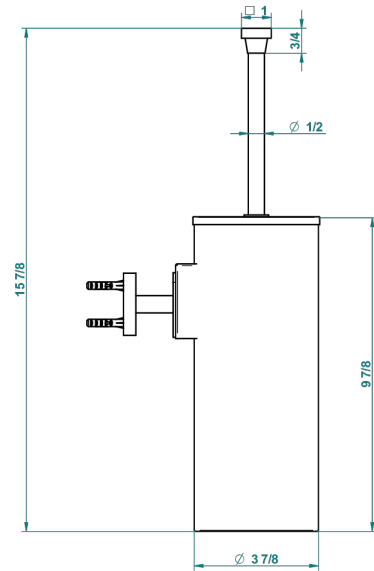

PROFIL BLACK ONYX

A6N-4720C

Metal toilet brush holder with brush with cover wall mounted

18692

22/10/2015

CHARACTERISTIC

- Profil black Onyx
- Metal toilet brush holder with brush with cover wall mounted

AVAILABLE FINITIONS

Black nickel - D24
Blush PVD - H62
Brass color PVD - H49
Brown bronze color PVD - F33
Chrome polished - A02
Chrome polished / gold polished - G02

Copper antique matt, coated - H07
Gold color PVD - H52
Gold mat - F07
Gold polished - F01
Gold satiney - F03
Graphite PVD - H64

Light coated bronze - D01
Matt Umber PVD - H67
Matt blush PVD - H60
Matt brass color PVD - H50
Matt brown bronze color PVD - F34
Matt chrome (American satin) - C02

Matt gold color PVD - H53
Matt graphite PVD - H65
Matt nickel (American satin) - C01
Matt nickel color PVD - H56
Nickel antique / Sovereign - H28
Nickel color PVD - H55

Nickel polished - B01
Rose Gold - F27
Satin chrome - C03
Silver polished, antique - H03
Silver rhodium - F18
Soft gold - F30