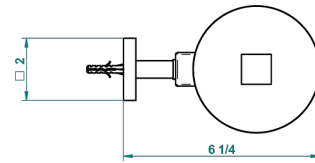

PROFIL BLACK ONYX

A6N-4720C

Metal toilet brush holder with brush with cover wall mounted

18692

22/10/2015

CHARACTERISTIC

- Profil black Onyx
- Metal toilet brush holder with brush with cover wall mounted

AVAILABLE FINITIONS

Black nickel - D24
Blush PVD - H62
Brass color PVD - H49
Brown bronze color PVD - F33
Chrome polished - A02
Chrome polished / gold polished - G02

Copper antique matt, coated - H07
Gold color PVD - H52
Gold mat - F07
Gold polished - F01
Gold satiney - F03
Graphite PVD - H64

Light coated bronze - D01
Matt Umber PVD - H67
Matt blush PVD - H60
Matt brass color PVD - H50
Matt brown bronze color PVD - F34
Matt chrome (American satin) - C02

Matt gold color PVD - H53
Matt graphite PVD - H65
Matt nickel (American satin) - C01
Matt nickel color PVD - H56
Nickel antique / Sovereign - H28
Nickel color PVD - H55

Nickel polished - B01
Rose Gold - F27
Satin chrome - C03
Silver polished, antique - H03
Silver rhodium - F18
Soft gold - F30