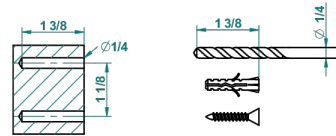

PROFIL BLACK ONYX

A6N-4720C

Metal toilet brush holder with brush with cover wall mounted

18692

22/10/2015

CHARACTERISTIC

- Profil black Onyx
- Metal toilet brush holder with brush with cover wall mounted

AVAILABLE FINITIONS

Black nickel - D24
Blush PVD - H62
Brass color PVD - H49
Brown bronze color PVD - F33
Chrome polished - A02
Chrome polished / gold polished - G02

Copper antique matt, coated - H07
Gold color PVD - H52
Gold mat - F07
Gold polished - F01
Gold satiney - F03
Graphite PVD - H64

Light coated bronze - D01
Matt Umber PVD - H67
Matt blush PVD - H60
Matt brass color PVD - H50
Matt brown bronze color PVD - F34
Matt chrome (American satin) - C02

Matt gold color PVD - H53
Matt graphite PVD - H65
Matt nickel (American satin) - C01
Matt nickel color PVD - H56
Nickel antique / Sovereign - H28
Nickel color PVD - H55

Nickel polished - B01
Rose Gold - F27
Satin chrome - C03
Silver polished, antique - H03
Silver rhodium - F18
Soft gold - F30