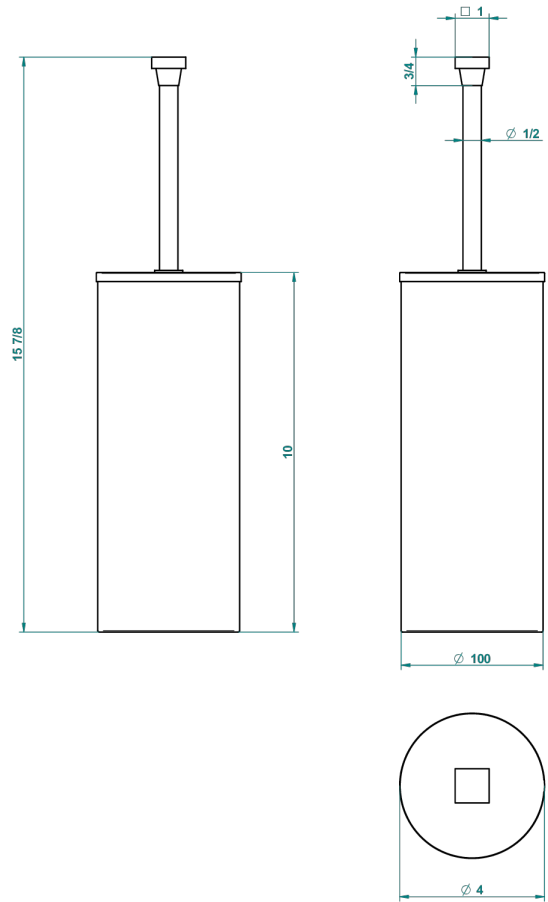

# PROFIL BLACK ONYX

A6N-4700C

Metal toilet brush holder with brush with cover floor mounted

22388

18/11/2015

## CHARACTERISTIC

- Profil black Onyx
- Metal toilet brush holder with brush with cover floor mounted