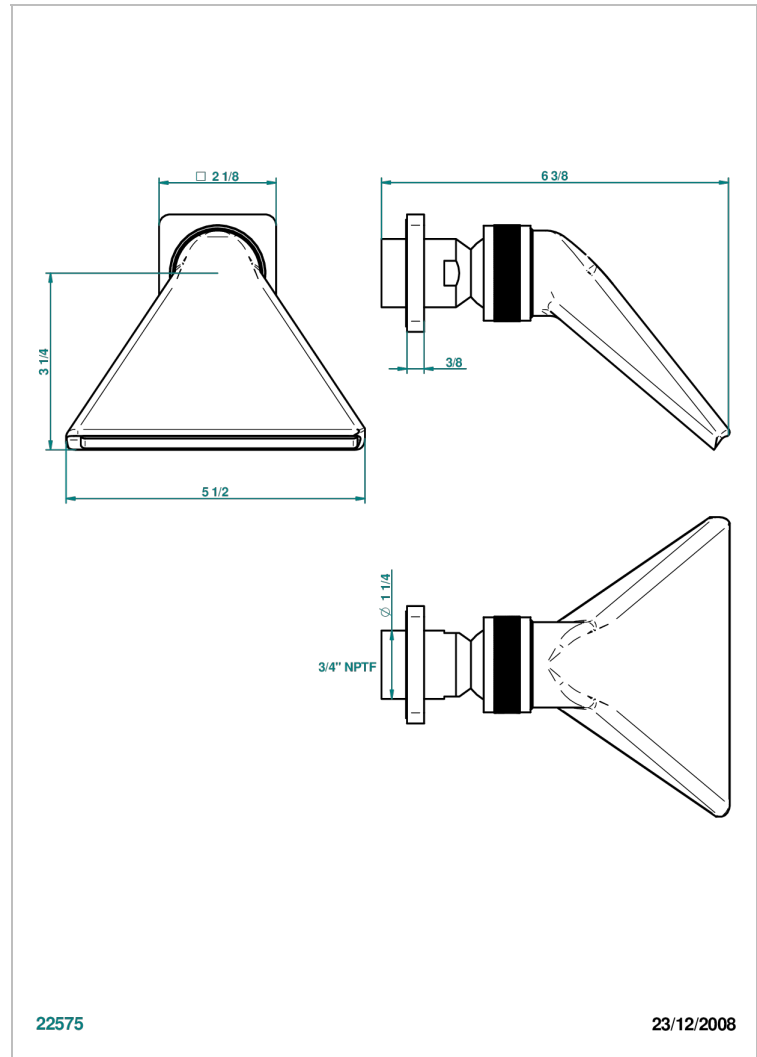

PROFIL BLACK ONYX

A6N-3640/US

Shower head, cast deluge with 3/4" connection

22575

23/12/2008

CHARACTERISTIC

- Profil black Onyx
- Shower head, cast deluge with 3/4" connection

AVAILABLE FINITIONS