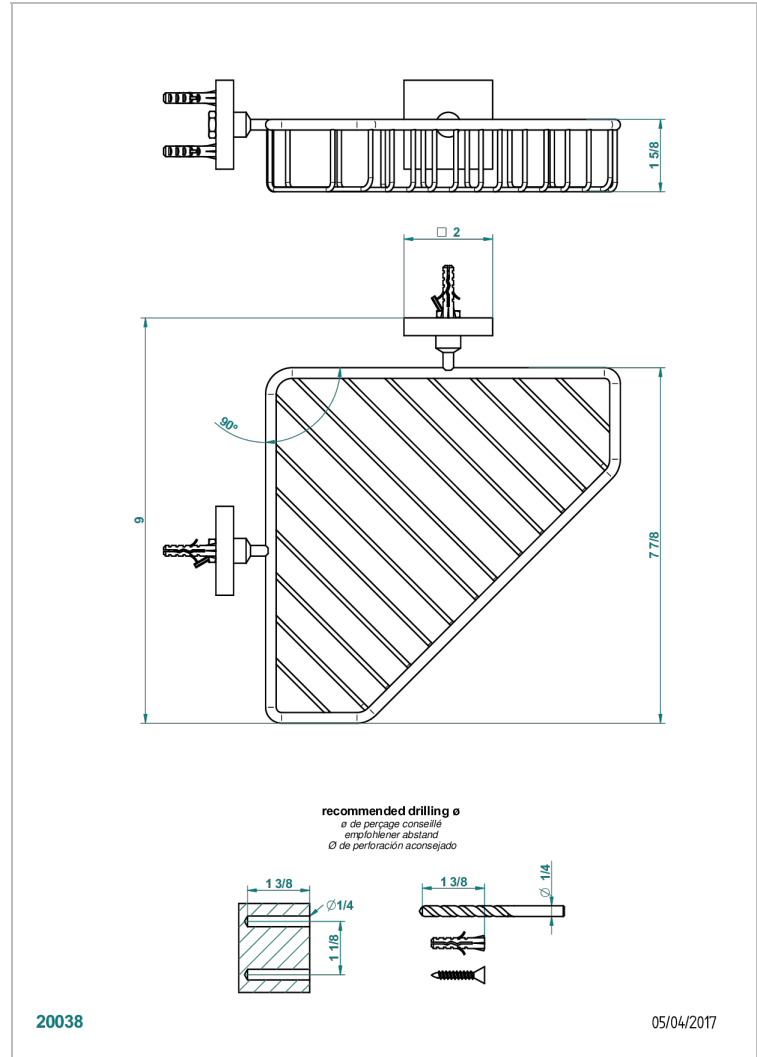

PROFIL BLACK ONYX

A6N-3623

Large corner soap basket, wall mounted

THG[®]
PARIS

20038

05/04/2017

CHARACTERISTIC

- Profil black Onyx
- Large corner soap basket, wall mounted