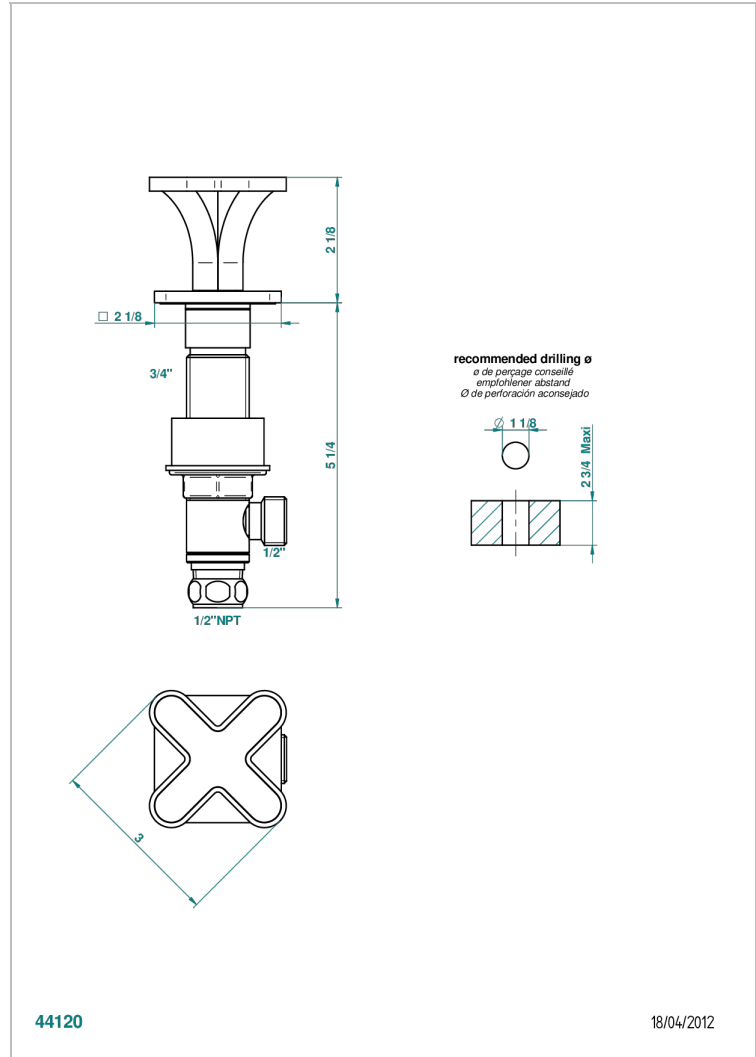

PROFIL BLACK ONYX

A6N-35/US

1/2" deck valve with trim for lavatory

CHARACTERISTIC

- Profil black Onyx
- 1/2" deck valve with trim for lavatory

AVAILABLE FINITIONS

Black nickel - D24
Blush PVD - H62
Brass color PVD - H49
Brown bronze color PVD - F33
Chrome polished - A02
Chrome polished / gold polished - G02