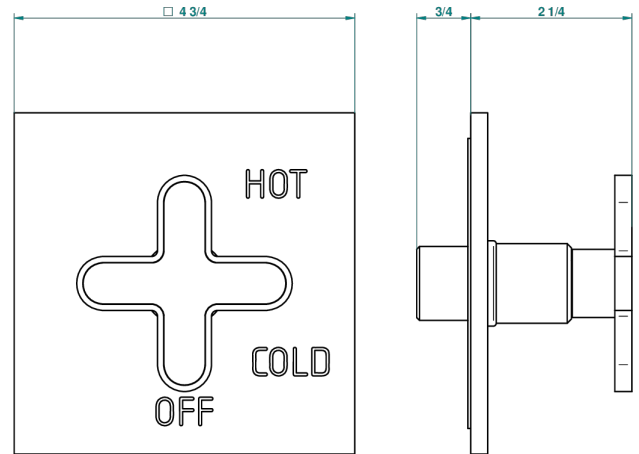

PROFIL BLACK ONYX

A6N-320B

Trim for pressure balance valve

36761

11/02/2010

CHARACTERISTIC

- Profil black Onyx
- Trim for pressure balance valve

RELATED SKU'S

- Ref. G00-320A 1/2 " Pressure balance valve

AVAILABLE FINITIONS

Black nickel - D24

Blush PVD - H62

Brass color PVD - H49

Brown bronze color PVD - F33

Chrome polished - A02

Chrome polished / gold polished -