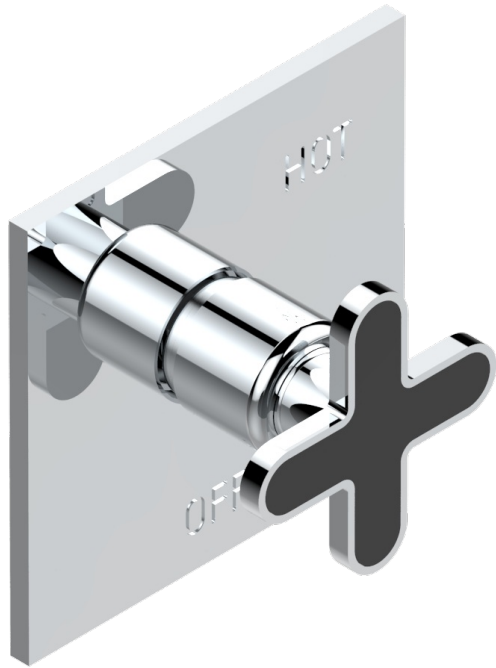

PROFIL BLACK ONYX

A6N-320B

Trim for pressure balance valve

36761

11/02/2010

CHARACTERISTIC

- Profil black Onyx
- Trim for pressure balance valve

RELATED SKU'S

- Ref. G00-320A 1/2 " Pressure balance valve

AVAILABLE FINITIONS

Black nickel - D24

Blush PVD - H62

Brass color PVD - H49

Brown bronze color PVD - F33

Chrome polished - A02

Chrome polished / gold polished -