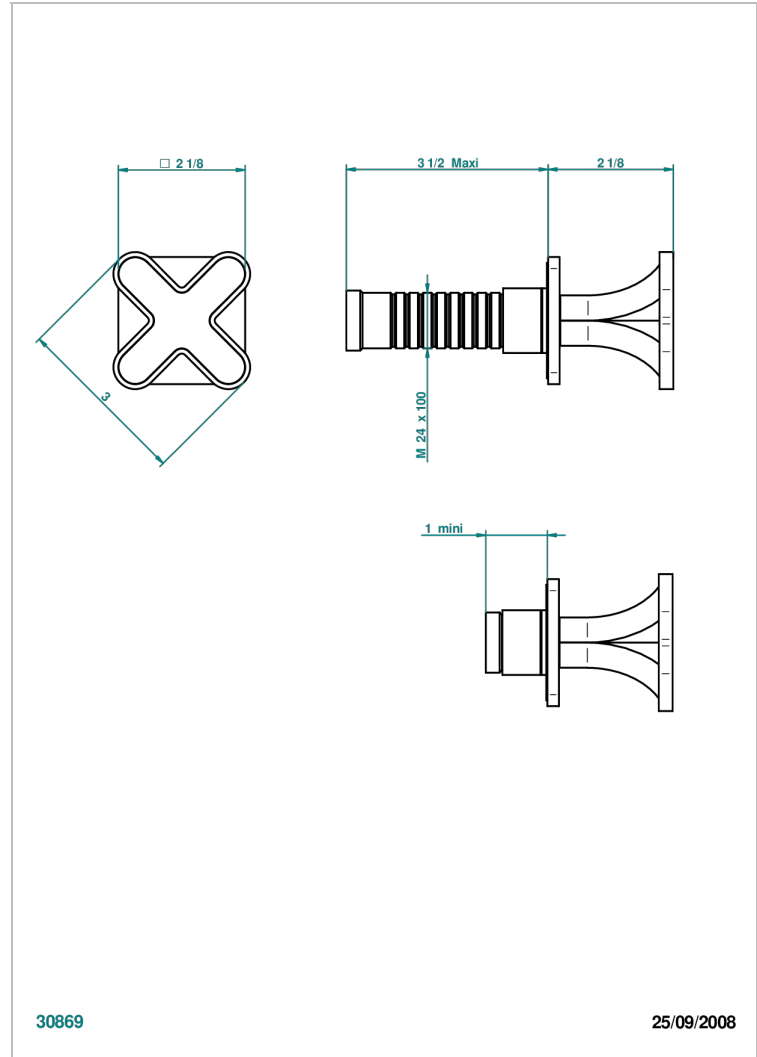

PROFIL BLACK ONYX

A6N-30B

Wall volume control 30 & 32 trim

THG[®]
PARIS

30869

25/09/2008

CHARACTERISTIC

- Profil black Onyx
- Wall volume control 30 & 32 trim

RELATED SKU'S

- Ref. G00-32CUSA 3/4" Volume control wall valve with ceramic cartridge
- Ref. G00-32HUSA 3/4" Volume control wall valve with ceramic cartridge counterclockwise
- Ref. G00-30CUSA 1/2" volume control wall valve with ceramic cartridge
- Ref. G00-30HUSA 1/2" Volume control wall valve with ceramic cartridge counterclockwise