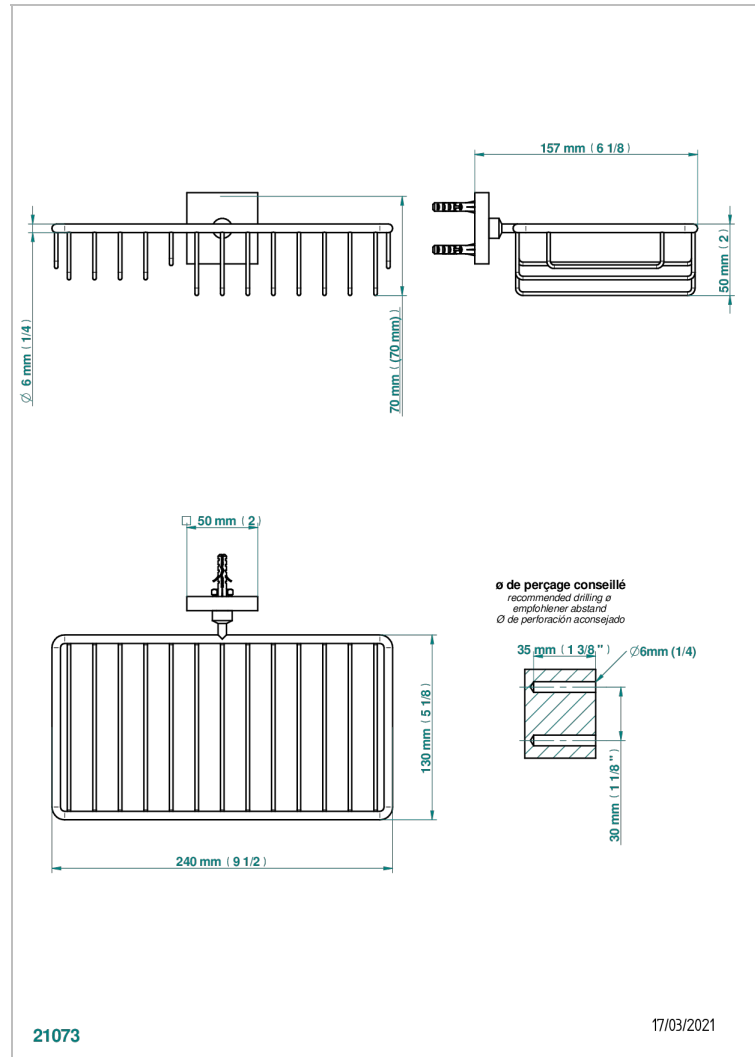

PROFIL BLACK ONYX

A6N-2620

Soap and sponge holder, wall mounted

21073

17/03/2021

CHARACTERISTIC

- Profil black Onyx
- Soap and sponge holder, wall mounted

AVAILABLE FINITIONS