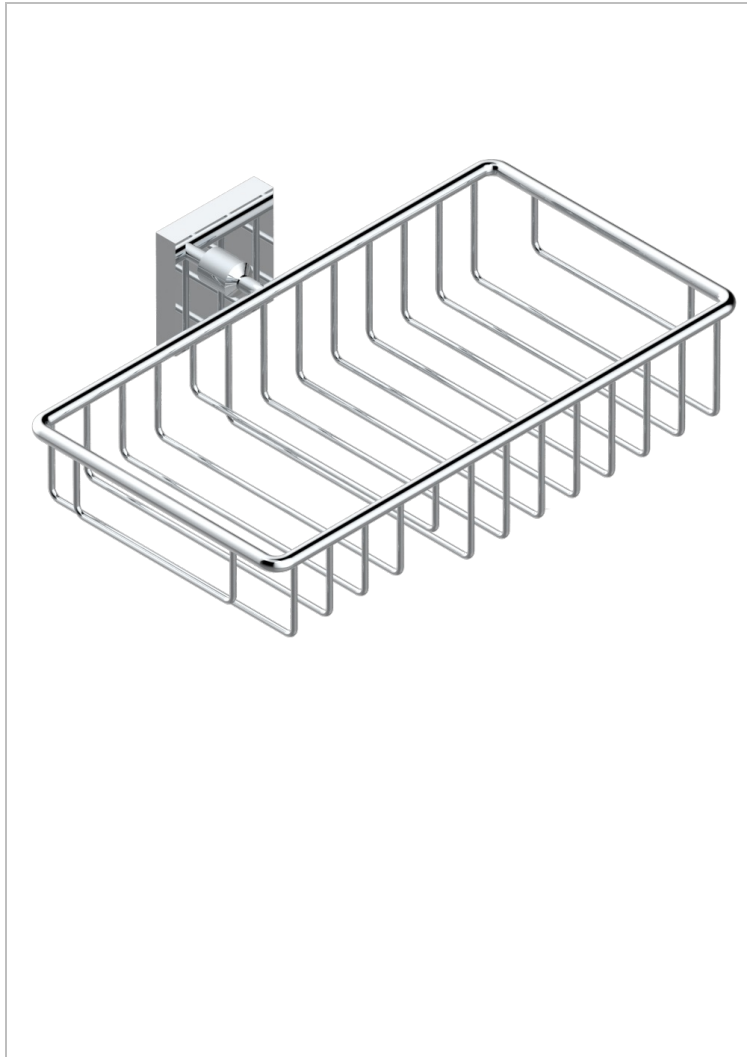

PROFIL BLACK ONYX

A6N-2620

Soap and sponge holder, wall mounted

21073

17/03/2021

CHARACTERISTIC

- Profil black Onyx
- Soap and sponge holder, wall mounted

AVAILABLE FINITIONS