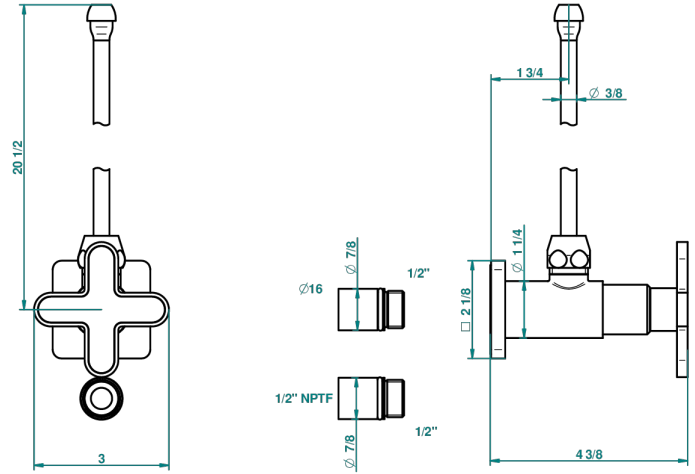

# PROFIL BLACK ONYX

A6N-181/SLA

Angle supply valve with 3/8" adaptor set

45193

16/02/2012

## CHARACTERISTIC

- Profil black Onyx
- Angle supply valve with 3/8" adaptor set