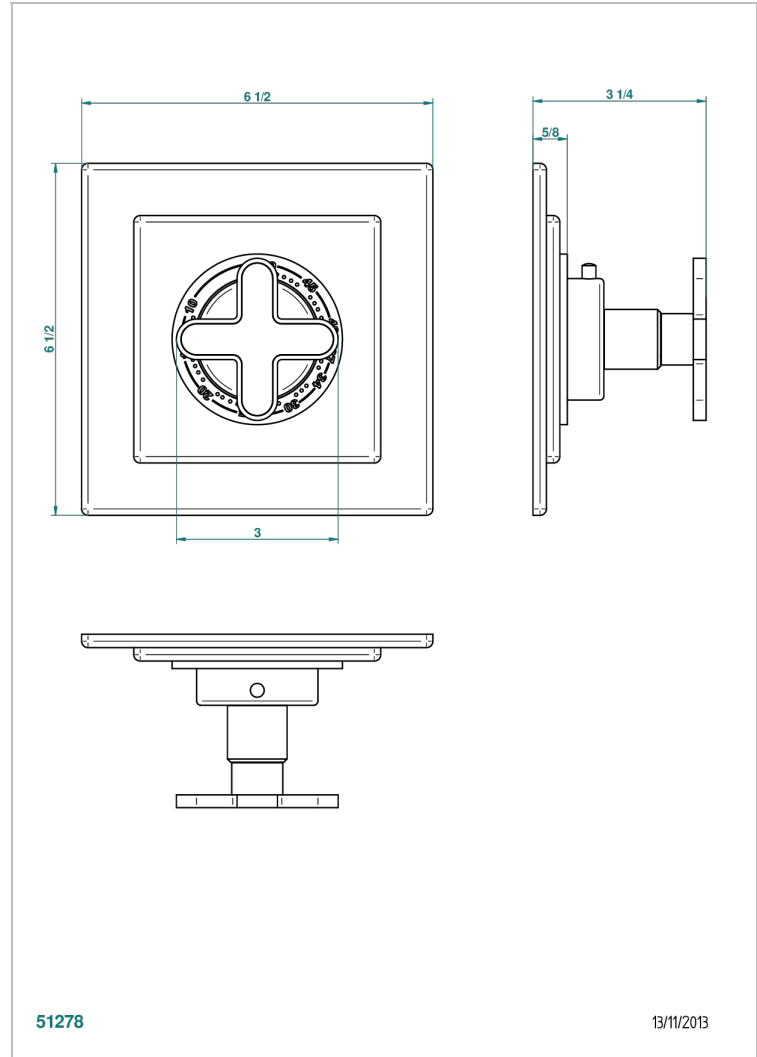

# PROFIL BLACK ONYX

A6N-15EN16EC

Trim plate and handle for eurotherm valve 8200/us & 8300/us

## CHARACTERISTIC

- Profil black Onyx
- Trim plate and handle for eurotherm valve 8200/us & 8300/us