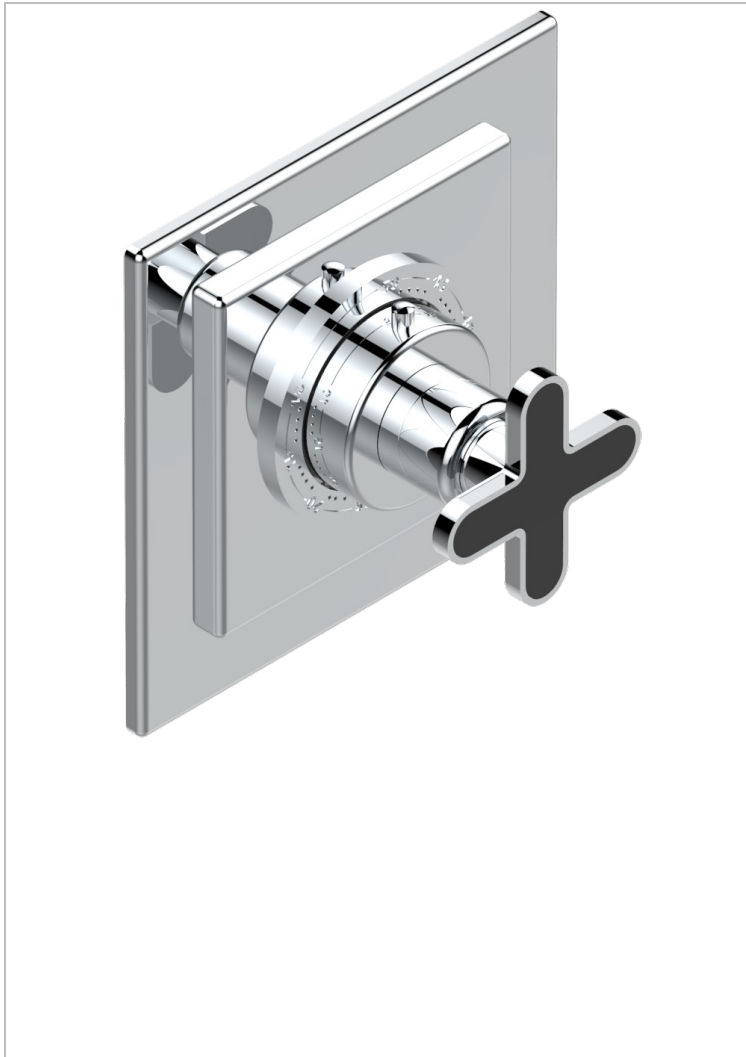

# PROFIL BLACK ONYX

A6N-15EN16EC

Trim plate and handle for eurotherm valve 8200/us & 8300/us

## CHARACTERISTIC

- Profil black Onyx
- Trim plate and handle for eurotherm valve 8200/us & 8300/us