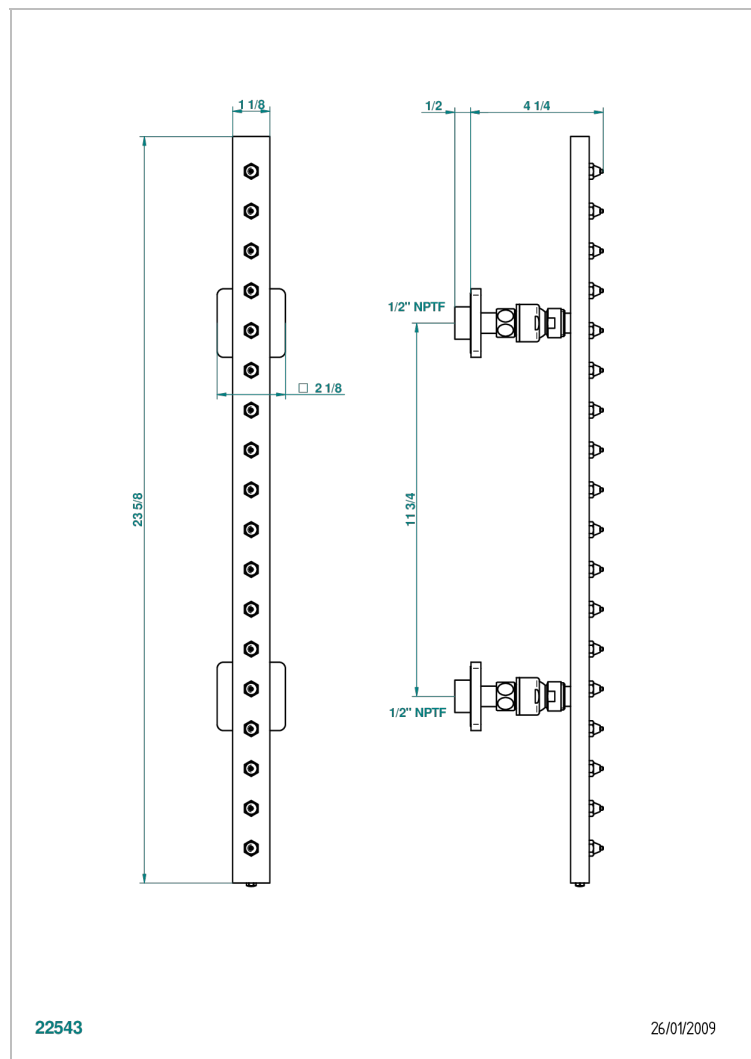

# PROFIL LALIQUE CLEAR CRYSTAL WITH LEVER HANDLES

A6H-900/US

Rain-bar, rectangular with 18 picots, 23 1/2" long - with easyclean system

22543

26/01/2009

## CHARACTERISTIC

- Profil Laliq clear crystal with lever handles
- Rain-bar, rectangular with 18 picots, 23 1/2" long - with easyclean system

## TECHNICAL SPECS

- Recommandé : 3 bars (max. 5 bars) - Advised : 43,5 psi (max. 72 psi)
- 8 l/min à 3 bars (2.12 gpm at 43.5 psi)