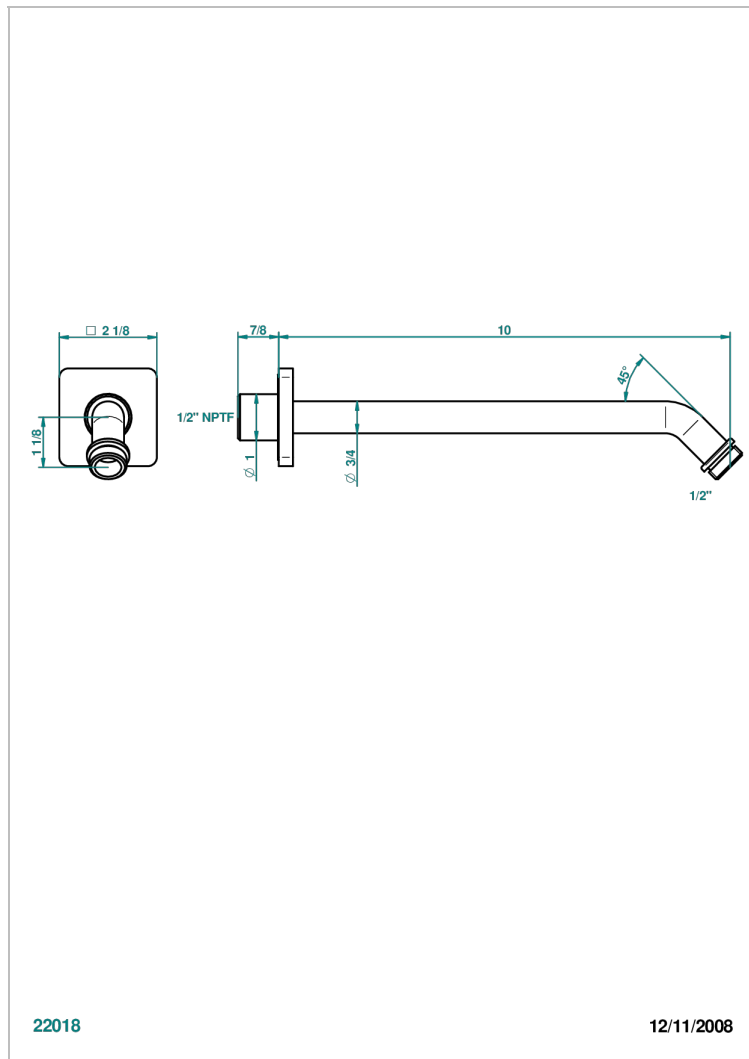

PROFIL LALIQUE CLEAR CRYSTAL WITH LEVER HANDLES

A6H-84/US

Horizontal shower arm, 45°, lg: 10"

22018

12/11/2008

CHARACTERISTIC

- Profil Lalique clear crystal with lever handles
- Horizontal shower arm, 45°, lg: 10"