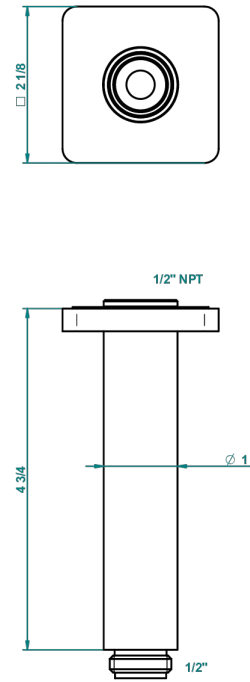

PROFIL LALIQUE CLEAR CRYSTAL WITH LEVER HANDLES

A6H-82V/US

Vertical shower arm ceiling mounted 1/2" connection

22020

04/12/2015

CHARACTERISTIC

- Profil Lalique clear crystal with lever handles
- Vertical shower arm ceiling mounted 1/2" connection

Nickel antique / Sovereign - H28

Nickel color PVD - H55

Nickel polished - B01

Rose Gold - F27

Satin chrome - C03

Silver polished, antique - H03

Silver rhodium - F18

Soft gold - F30