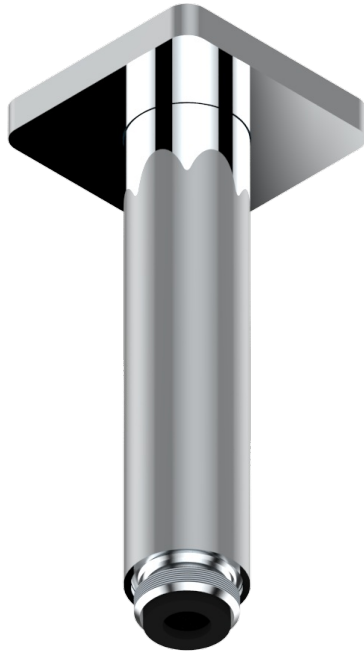

PROFIL LALIQUE CLEAR CRYSTAL WITH LEVER HANDLES

A6H-82V/US

Vertical shower arm ceiling mounted 1/2" connection

22020

04/12/2015

CHARACTERISTIC

- Profil Lalique clear crystal with lever handles
- Vertical shower arm ceiling mounted 1/2" connection

AVAILABLE FINITIONS

Black nickel - D24

Blush PVD - H62

Brass color PVD - H49

Brown bronze color PVD - F33

Chrome polished - A02

Chrome polished / gold polished - G02

Copper antique matt, coated - H07

Nickel antique / Sovereign - H28

Nickel color PVD - H55

Nickel polished - B01

Rose Gold - F27

Satin chrome - C03

Silver polished, antique - H03

Silver rhodium - F18

Soft gold - F30