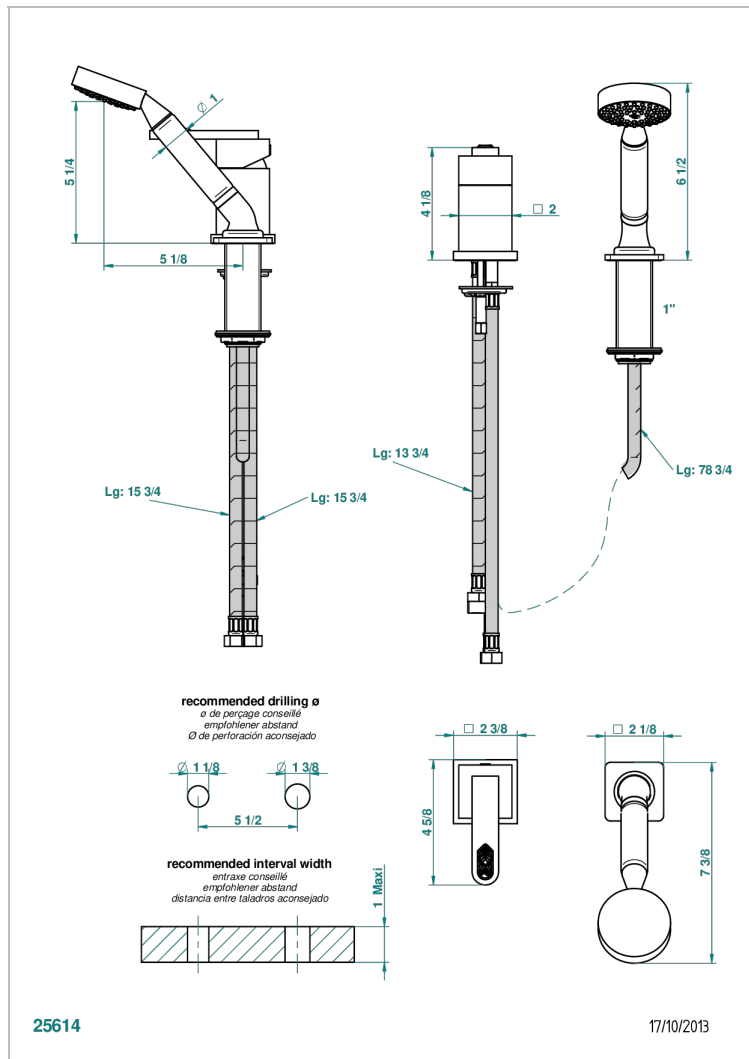

PROFIL LALIQUE CLEAR CRYSTAL WITH LEVER HANDLES

A6H-6523/60AUS

Deck mounted mixer with handshower

CHARACTERISTIC

- Profil Lalique clear crystal with lever handles
- Deck mounted mixer with handshower

TECHNICAL SPECS