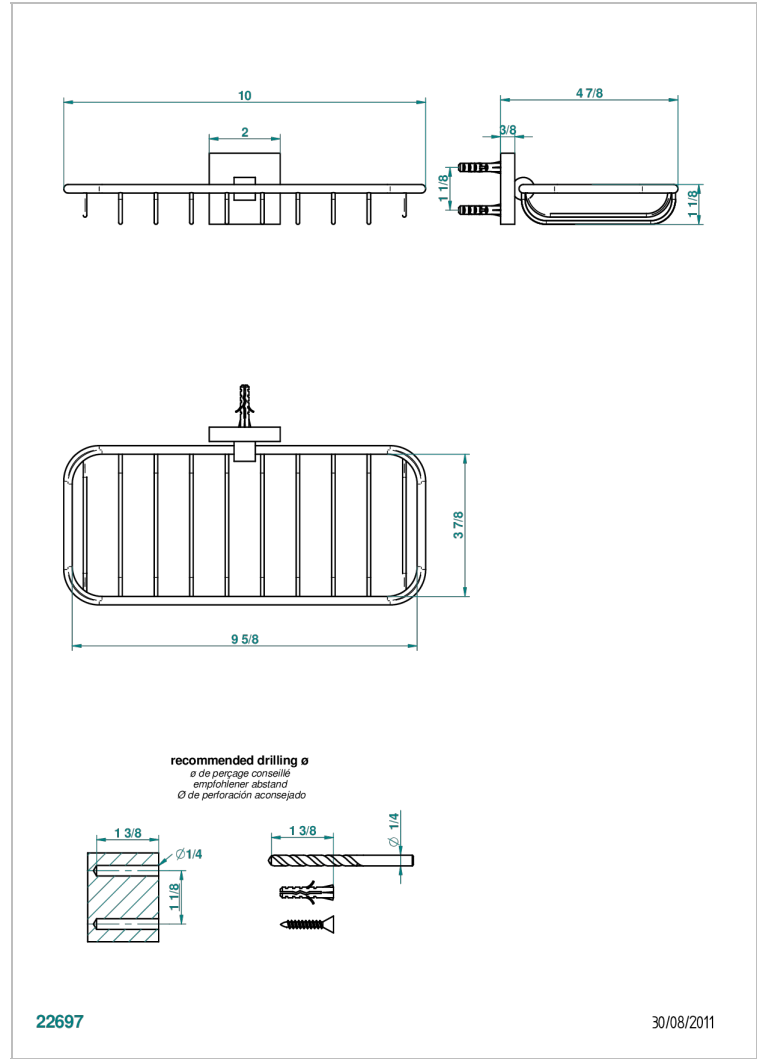

PROFIL LALIQUE CLEAR CRYSTAL WITH LEVER HANDLES

A6H-620A

Soap basket, wall mounted 10" x 4"3/8

CHARACTERISTIC

- Profil Lalique clear crystal with lever handles
- Soap basket, wall mounted 10" x 4"3/8

AVAILABLE FINITIONS