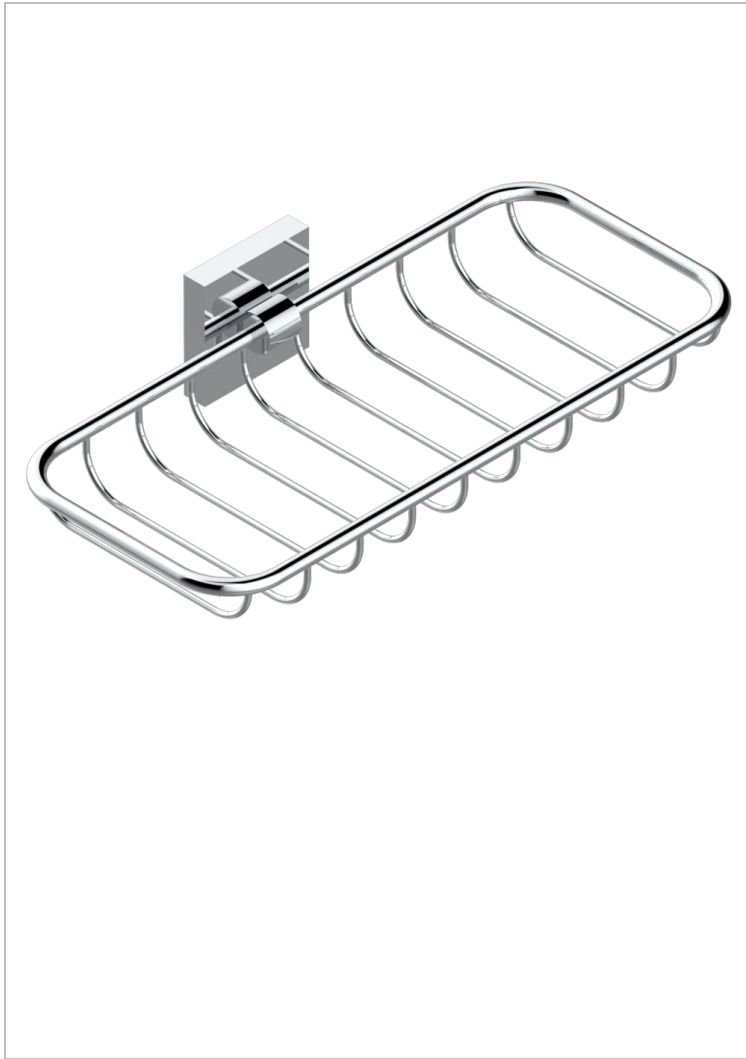

PROFIL LALIQUE CLEAR CRYSTAL WITH LEVER HANDLES

A6H-620A

Soap basket, wall mounted 10" x 4"3/8

CHARACTERISTIC

- Profil Lalique clear crystal with lever handles
- Soap basket, wall mounted 10" x 4"3/8

AVAILABLE FINITIONS

Black nickel - D24
 Blush PVD - H62
 Brass color PVD - H49
 Brown bronze color PVD - F33
 Chrome polished - A02
 Chrome polished / gold polished - G02

Copper antique matt, coated - H07
 Gold color PVD - H52
 Gold mat - F07
 Gold polished - F01
 Gold satiney - F03
 Graphite PVD - H64