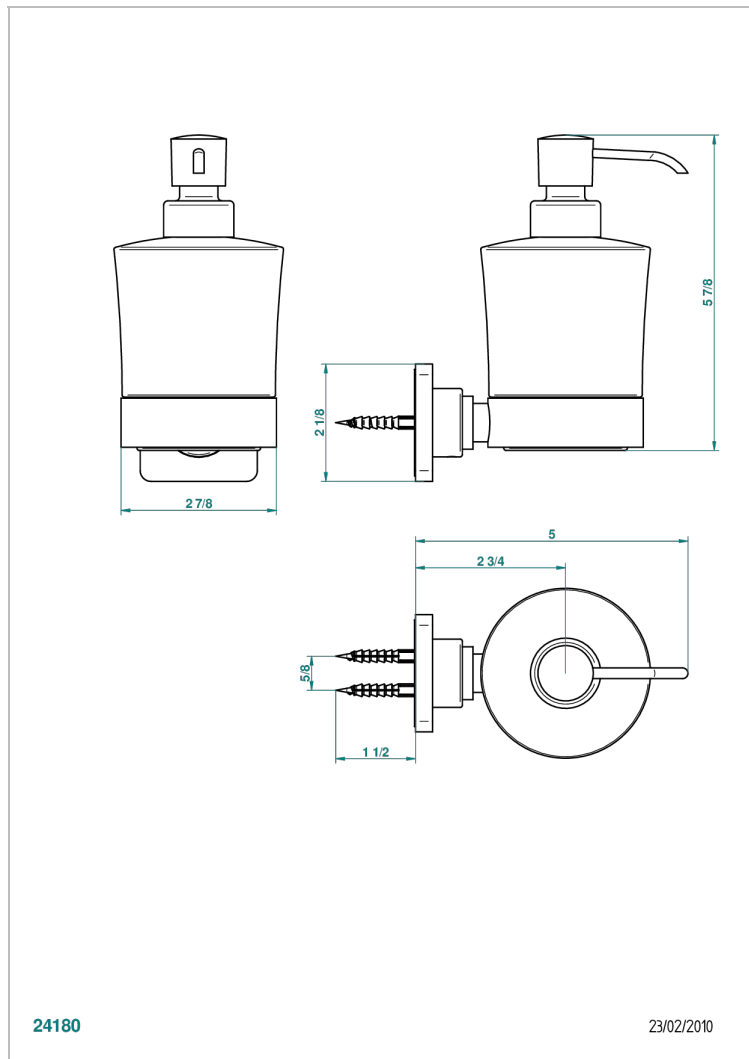

PROFIL LALIQUE CLEAR CRYSTAL WITH LEVER HANDLES

A6H-613

Liquid soap dispenser

CHARACTERISTIC

- Profil Lalique clear crystal with lever handles
- Liquid soap dispenser

AVAILABLE FINITIONS

Black nickel - D24
Blush PVD - H62
Brass color PVD - H49
Brown bronze color PVD - F33
Chrome polished - A02
Chrome polished / gold polished - G02