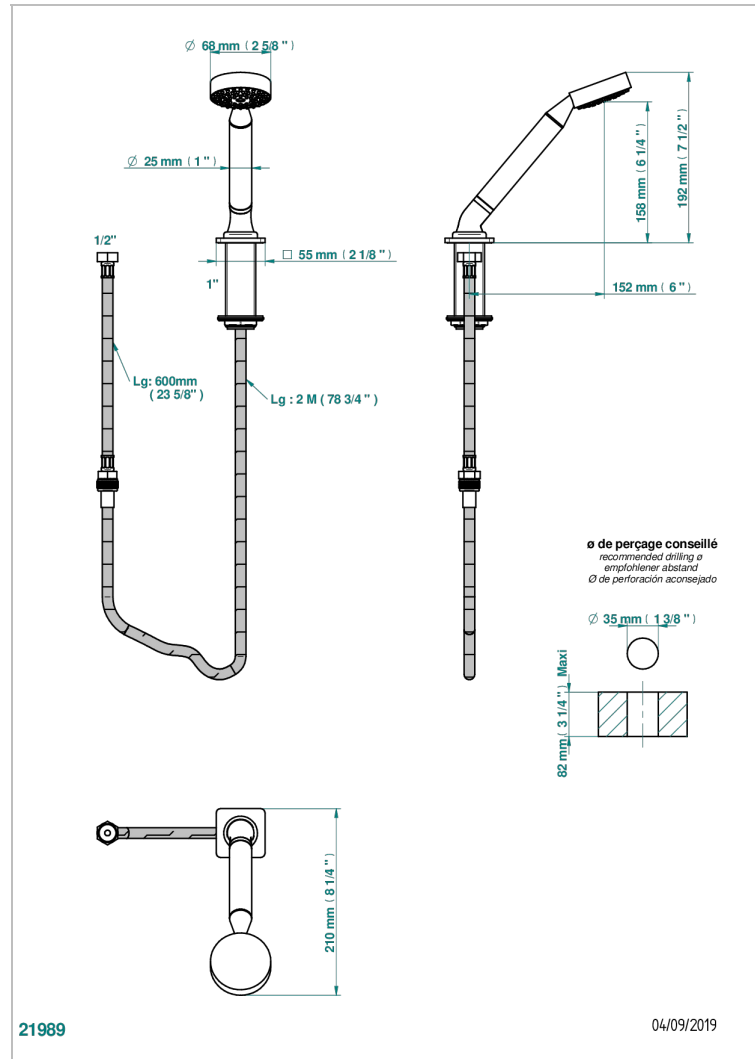

# PROFIL LALIQUE CLEAR CRYSTAL WITH LEVER HANDLES

A6H-60A

Deck mounted hand shower, with hose

## CHARACTERISTIC

- Profil Lalique clear crystal with lever handles
- Deck mounted hand shower, with hose

Nickel antique / Sovereign - H28

Nickel color PVD - H55

Nickel polished - B01

Rose Gold - F27

Satin chrome - C03

Silver polished, antique - H03

Silver rhodium - F18

Soft gold - F30