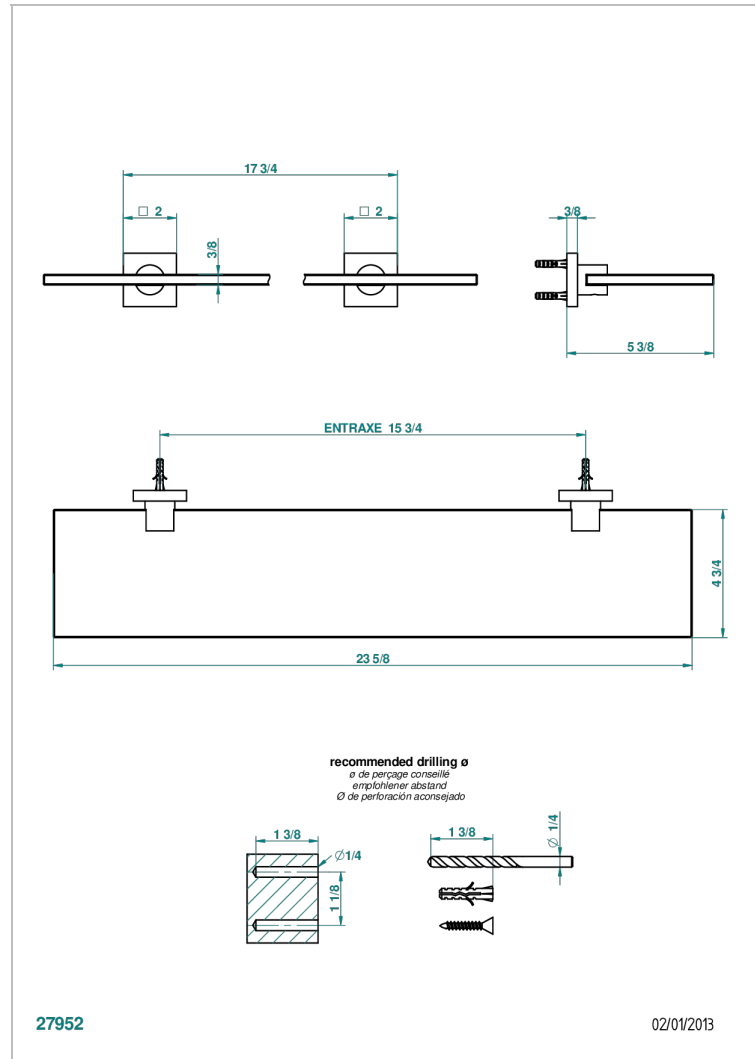

PROFIL LALIQUE CLEAR CRYSTAL WITH LEVER HANDLES

A6H-564

Glass shelf with brackets

CHARACTERISTIC

- Profil Lalique clear crystal with lever handles
- Glass shelf with brackets

AVAILABLE FINITIONS

Black nickel - D24
 Blush PVD - H62
 Brass color PVD - H49
 Brown bronze color PVD - F33
 Chrome polished - A02
 Chrome polished / gold polished - G02