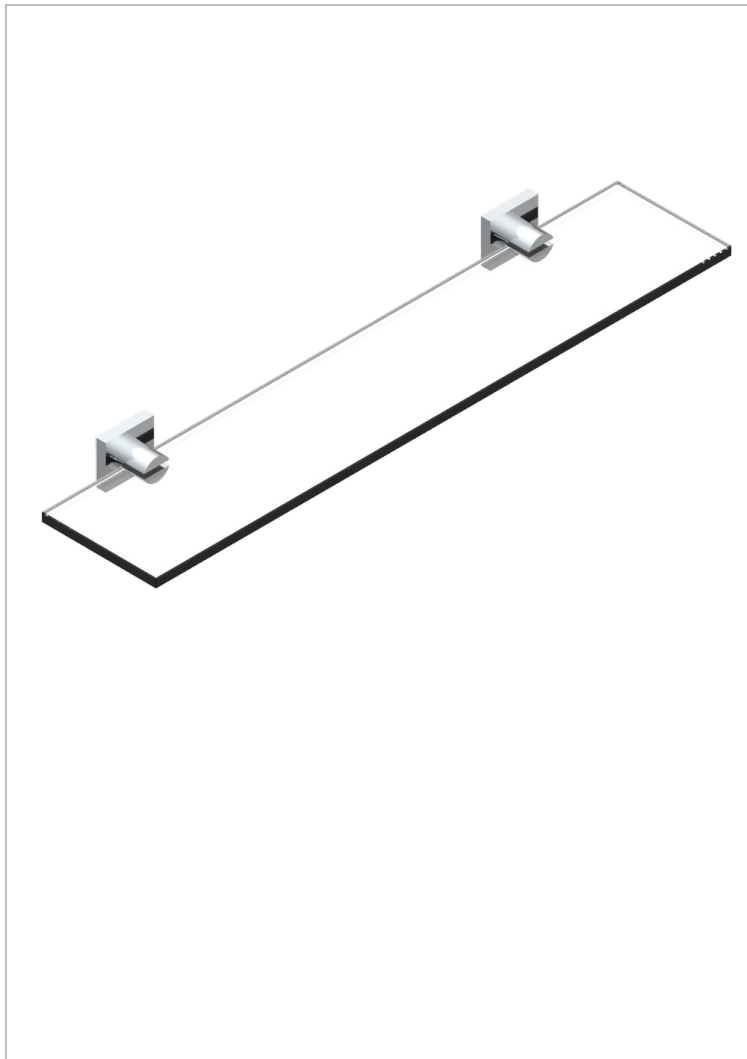

PROFIL LALIQUE CLEAR CRYSTAL WITH LEVER HANDLES

A6H-564

Glass shelf with brackets

CHARACTERISTIC

- Profil Lalique clear crystal with lever handles
- Glass shelf with brackets

AVAILABLE FINITIONS

Black nickel - D24
 Blush PVD - H62
 Brass color PVD - H49
 Brown bronze color PVD - F33
 Chrome polished - A02
 Chrome polished / gold polished - G02

Copper antique matt, coated - H07
 Gold color PVD - H52
 Gold mat - F07
 Gold polished - F01
 Gold satiney - F03
 Graphite PVD - H64

Light coated bronze - D01
 Matt Umber PVD - H67
 Matt blush PVD - H60
 Matt brass color PVD - H50
 Matt brown bronze color PVD - F34
 Matt chrome (American satin) - C02

Matt gold color PVD - H53
 Matt graphite PVD - H65
 Matt nickel (American satin) - C01
 Matt nickel color PVD - H56
 Nickel antique / Sovereign - H28
 Nickel color PVD - H55

Nickel polished - B01
 Rose Gold - F27
 Satin chrome - C03
 Silver polished, antique - H03
 Silver rhodium - F18
 Soft gold - F30