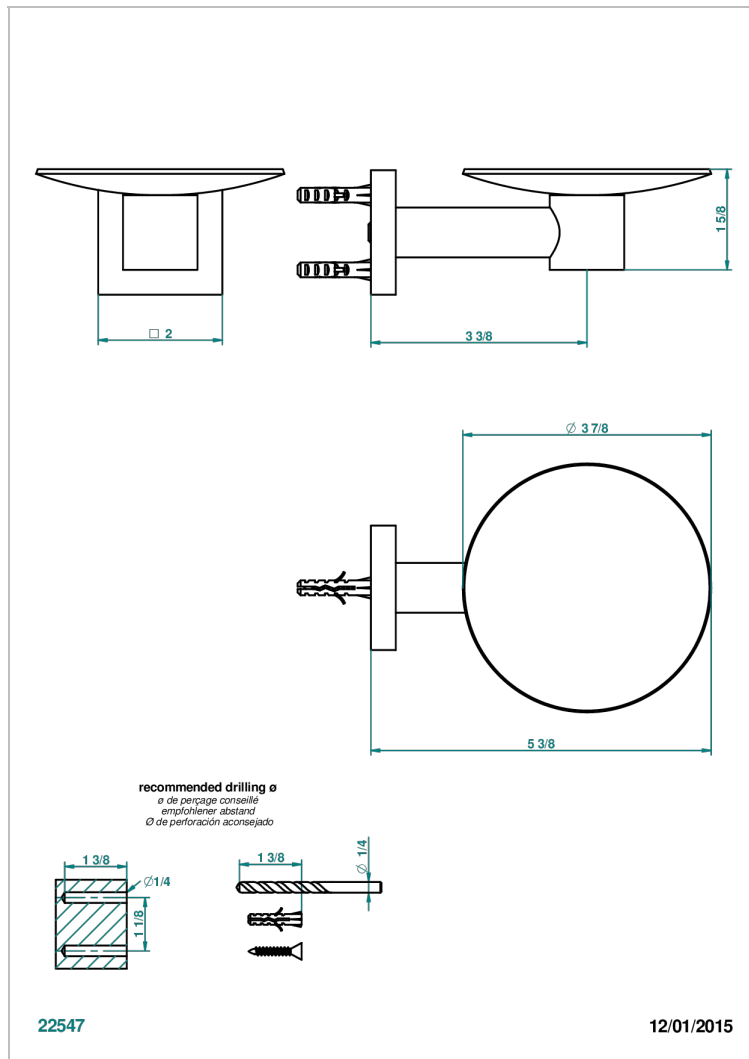

PROFIL LALIQUE CLEAR CRYSTAL WITH LEVER HANDLES

A6H-546

Soap dish, wall mounted, 4" diameter

CHARACTERISTIC

- Profil Lalique clear crystal with lever handles
- Soap dish, wall mounted, 4" diameter

AVAILABLE FINITIONS