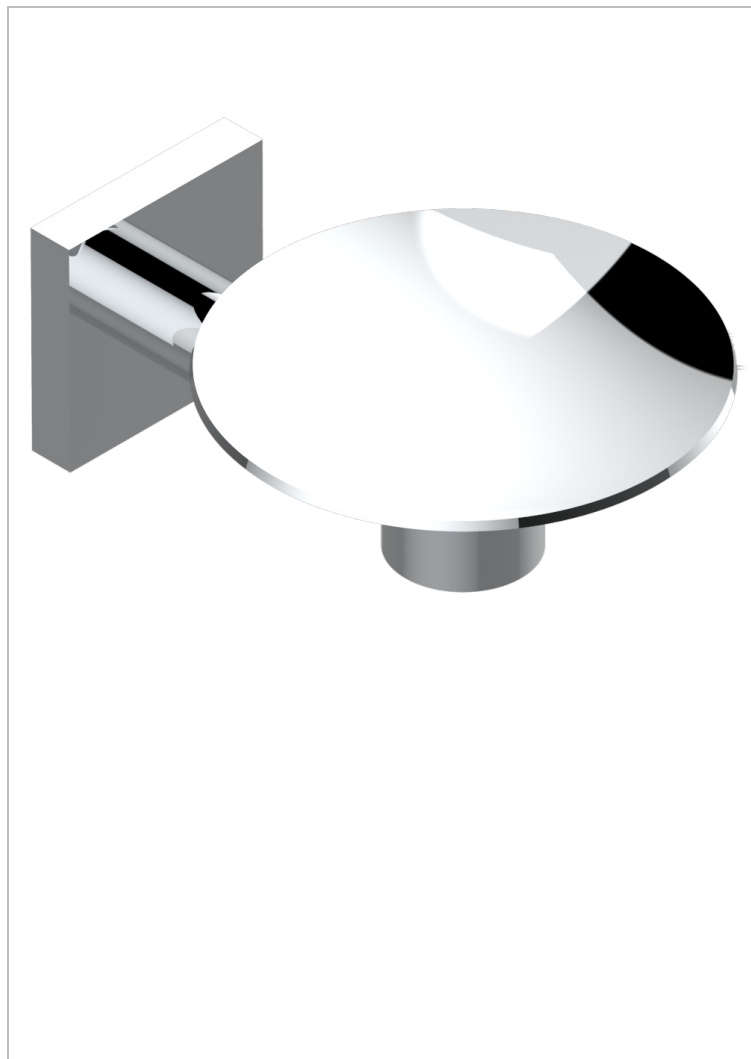

PROFIL LALIQUE CLEAR CRYSTAL WITH LEVER HANDLES

A6H-546

Soap dish, wall mounted, 4" diameter

CHARACTERISTIC

- Profil Lalique clear crystal with lever handles
- Soap dish, wall mounted, 4" diameter

AVAILABLE FINITIONS

Black nickel - D24

Blush PVD - H62

Brass color PVD - H49

Brown bronze color PVD - F33

Chrome polished - A02

Chrome polished / gold polished - G02

Copper antique matt, coated - H07

Gold color PVD - H52

Nickel color PVD - H55

Nickel polished - B01

Rose Gold - F27

Satin chrome - C03

Silver polished, antique - H03

Silver rhodium - F18

Soft gold - F30