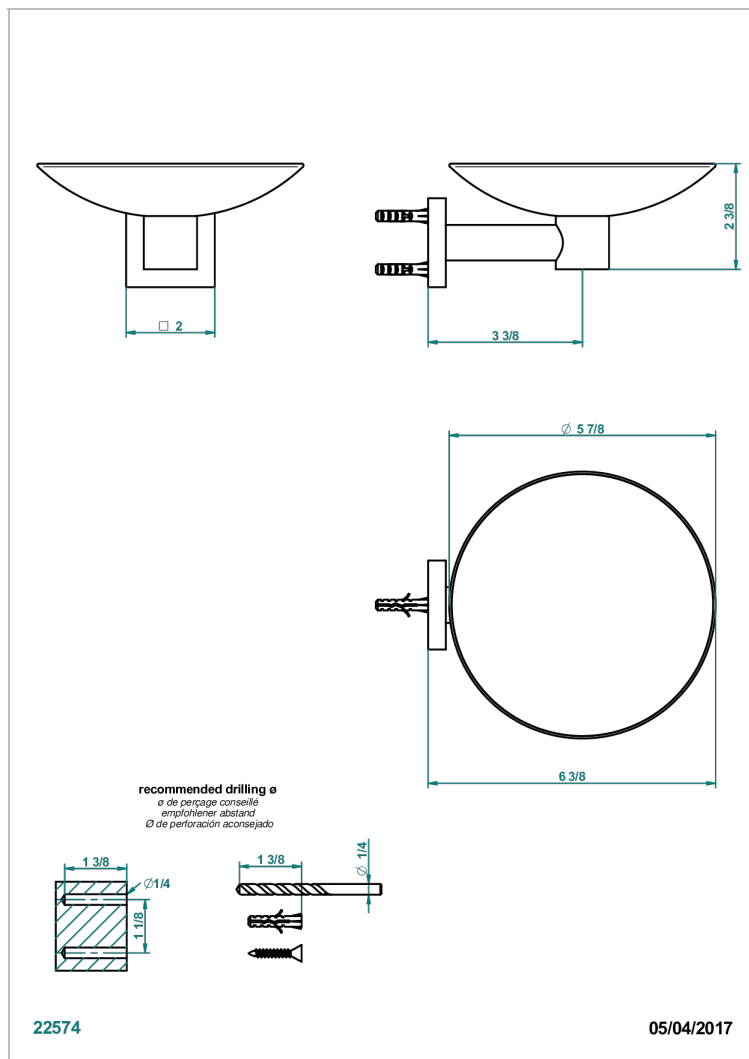

# PROFIL LALIQUE CLEAR CRYSTAL WITH LEVER HANDLES

A6H-546GM

Soap dish, wall mounted, 6" diameter

## CHARACTERISTIC

- Profil Lalique clear crystal with lever handles
- Soap dish, wall mounted, 6" diameter