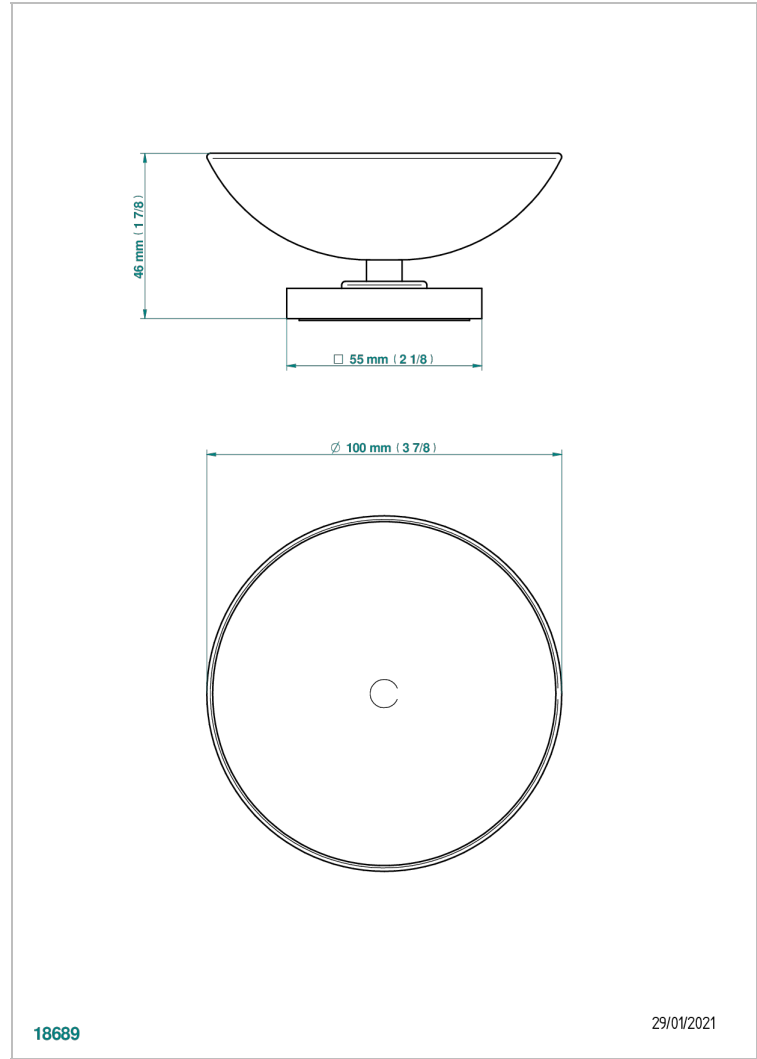

# PROFIL LALIQUE CLEAR CRYSTAL WITH LEVER HANDLES

A6H-544

Soap dish, freestanding , 4" diameter

## CHARACTERISTIC

- Profil Lalique clear crystal with lever handles
- Soap dish, freestanding , 4" diameter