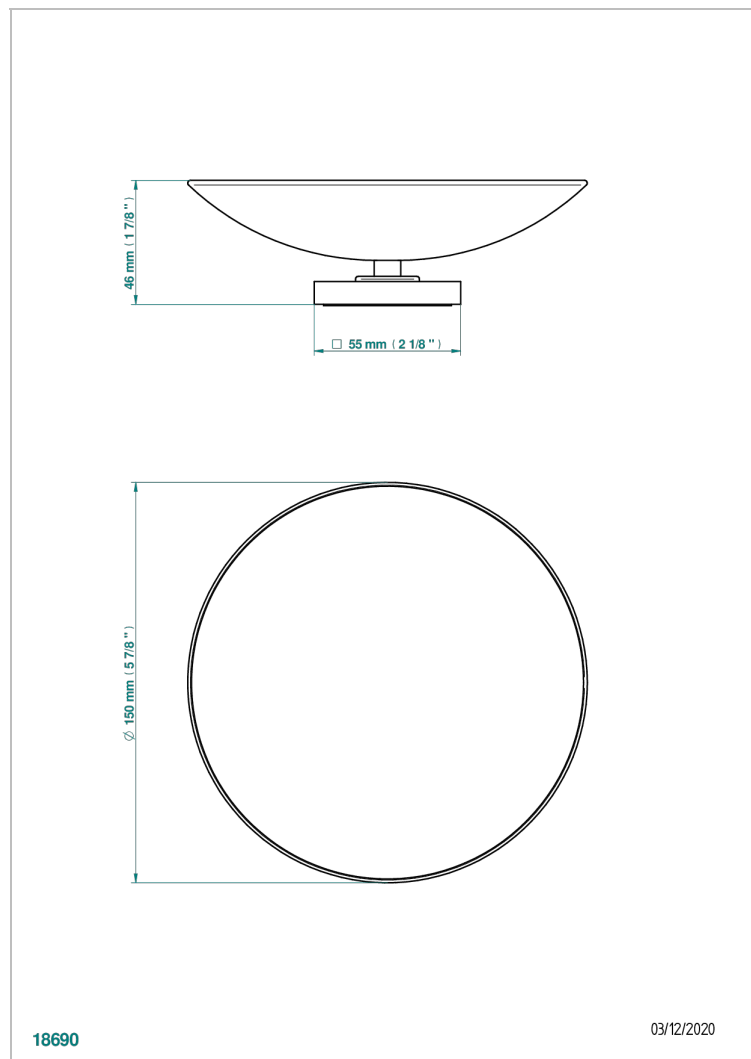

# PROFIL LALIQUE CLEAR CRYSTAL WITH LEVER HANDLES

A6H-544GM

Soap dish, freestanding , 6" diameter

## CHARACTERISTIC

- Profil Lalique clear crystal with lever handles
- Soap dish, freestanding , 6" diameter